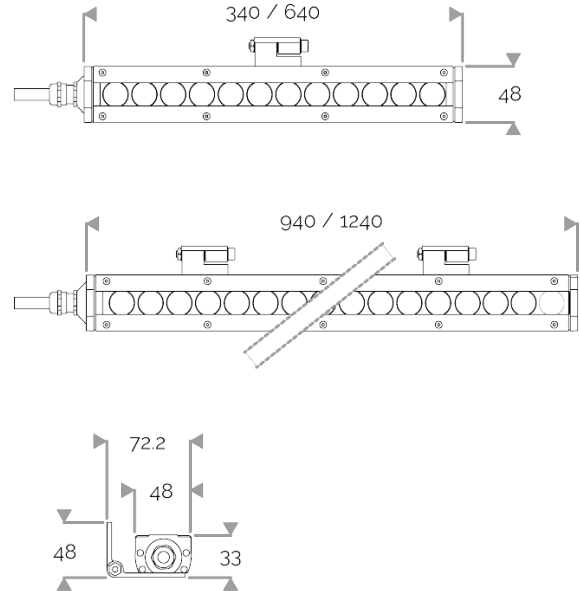

X-LINE MINI - LED every 25mm

820-2345 X-LINE MINI 24 700mA cold white 6500K 2x15° L640mm 24W IP66

APPLICATION

High-power LED luminaire for architectural outdoor lighting. DO NOT RECESS.
Backlight or accentuation light for use on cornices, rooves, diffused surfaces, walls, columns etc...

LIGHTING FEATURES

CRI70. High-power LED luminaire. LED spacing 1 LED every 25 mm. Monochrome version, RGB MIX or WHITE MIX.

ELECTRICAL FEATURES

Luminaires are wired in series with a 700mA power supply + 10 kV/5 kA surge protector. Control is to be specified when ordering. Default cable length 1.5m.

MECHANICAL FEATURES

IP66, IK07. Anodized aluminium profile. Clear PMMA. Silicone gasket. Delta Seal® treated stainless steel fasteners. Glare shield comes in raw aluminium with the RAL colour to be specified.
Weights: 340mm: 0,75 kg. 640mm: 1,4 kg. 940mm: 2 kg. 1240mm: 2,5 kg.

POWER

Product Led Power (W)	24,2
-----------------------	------