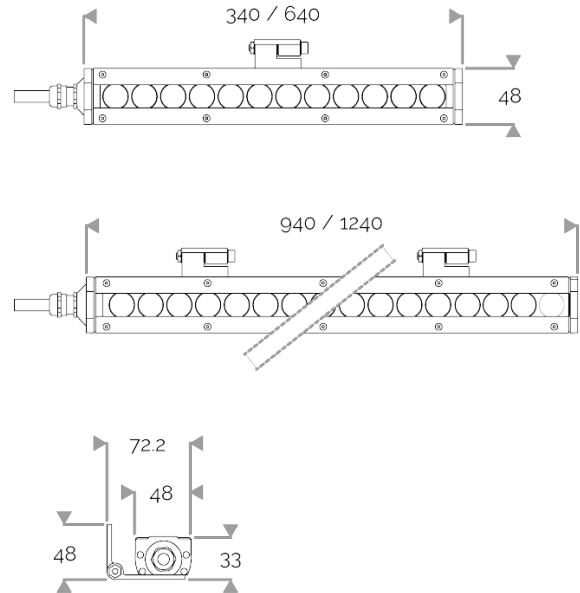

X-LINE MINI - LED every 25mm

820-2355 X-LINE MINI 24 700mA cold white 6500K 47x8° L640mm 24W IP66

APPLICATION

High-power LED luminaire for architectural outdoor lighting. DO NOT RECESS.
Backlight or accentuation light for use on cornices, rooves, diffused surfaces, walls, columns etc...

LIGHTING FEATURES

CRI70. High-power LED luminaire. LED spacing 1 LED every 25 mm. Monochrome version, RGB MIX or WHITE MIX.

ELECTRICAL FEATURES

Luminaires are wired in series with a 700mA power supply + 10 kV/5 kA surge protector. Control is to be specified when ordering. Default cable length 1.5m.

MECHANICAL FEATURES

IP66, IK07. Anodized aluminium profile. Clear PMMA. Silicone gasket. Delta Seal® treated stainless steel fasteners. Glare shield comes in raw aluminium with the RAL colour to be specified.
Weights: 340mm: 0,75 kg. 640mm: 1,4 kg. 940mm: 2 kg. 1240mm: 2,5 kg.

POWER

Product Led Power (W)	24,2
-----------------------	------