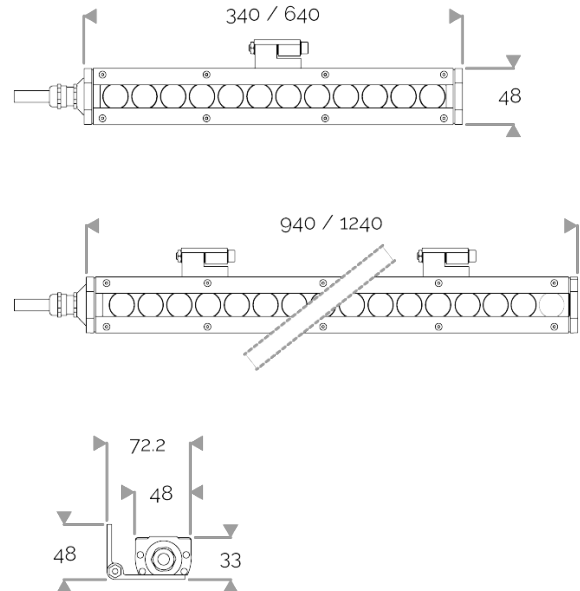

## X-LINE MINI - LED every 25mm

820-2370 X-LINE MINI 36 700mA cold white 6500K 2x15° L940mm 36W IP66

### LIGHTING FEATURES

CRI70. High-power LED luminaire. LED spacing 1 LED every 25 mm. Monochrome version, RGB MIX or WHITE MIX.

### ELECTRICAL FEATURES

Luminaires are wired in series with a 700mA power supply + 10 kV/5 kA surge protector. Control is to be specified when ordering. Default cable length 1.5m.

### MECHANICAL FEATURES

IP66, IK07. Anodized aluminium profile. Clear PMMA. Silicone gasket. Delta Seal® treated stainless steel fasteners. Glare shield comes in raw aluminium with the RAL colour to be specified.  
Weights: 340mm: 0,75 kg. 640mm: 1,4 kg. 940mm: 2 kg. 1240mm: 2,5 kg.