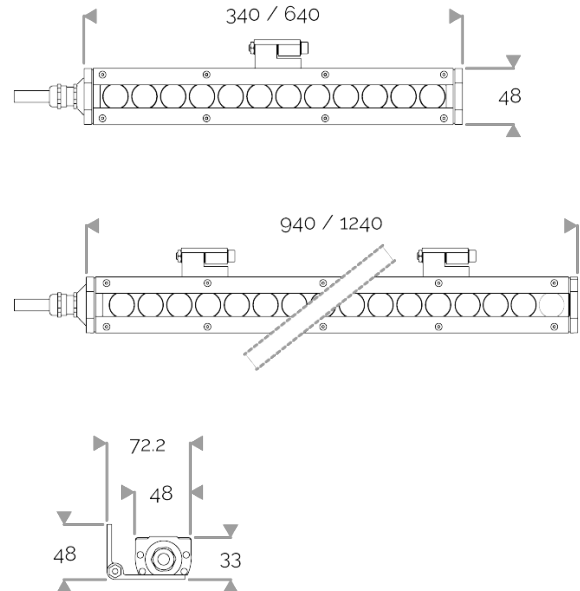

## X-LINE MINI - LED every 25mm

820-2380 X-LINE MINI 36 700mA cold white 6500K 47x8° L940mm 36W IP66

### LIGHTING FEATURES

CRI70. High-power LED luminaire. LED spacing 1 LED every 25 mm. Monochrome version, RGB MIX or WHITE MIX.

### ELECTRICAL FEATURES

Luminaires are wired in series with a 700mA power supply + 10 kV/5 kA surge protector. Control is to be specified when ordering. Default cable length 1.5m.

### MECHANICAL FEATURES

IP66, IK07. Anodized aluminium profile. Clear PMMA. Silicone gasket. Delta Seal® treated stainless steel fasteners. Glare shield comes in raw aluminium with the RAL colour to be specified.  
Weights: 340mm: 0,75 kg. 640mm: 1,4 kg. 940mm: 2 kg. 1240mm: 2,5 kg.