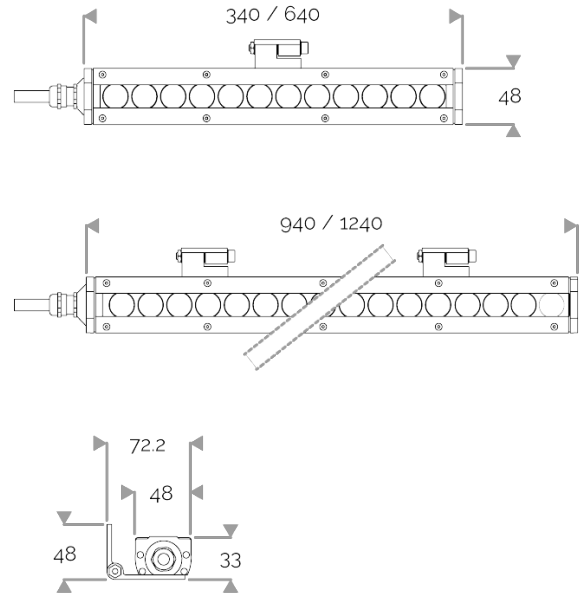

X-LINE MINI - LED every 25mm

820-2385 X-LINE MINI 48 700mA cold white 6500K 2x5° L1240mm 48W IP66

APPLICATION

High-power LED luminaire for architectural outdoor lighting. DO NOT RECESS.
Backlight or accentuation light for use on cornices, rooves, diffused surfaces, walls, columns etc...

LIGHTING FEATURES

CRI70. High-power LED luminaire. LED spacing 1 LED every 25 mm. Monochrome version, RGB MIX or WHITE MIX.

ELECTRICAL FEATURES

Luminaires are wired in series with a 700mA power supply + 10 kV/5 kA surge protector. Control is to be specified when ordering. Default cable length 1.5m.

MECHANICAL FEATURES

IP66, IK07. Anodized aluminium profile. Clear PMMA. Silicone gasket. Delta Seal® treated stainless steel fasteners. Glare shield comes in raw aluminium with the RAL colour to be specified.
Weights: 340mm: 0,75 kg. 640mm: 1,4 kg. 940mm: 2 kg. 1240mm: 2,5 kg.

POWER

Product Led Power (W)	48,5
-----------------------	------