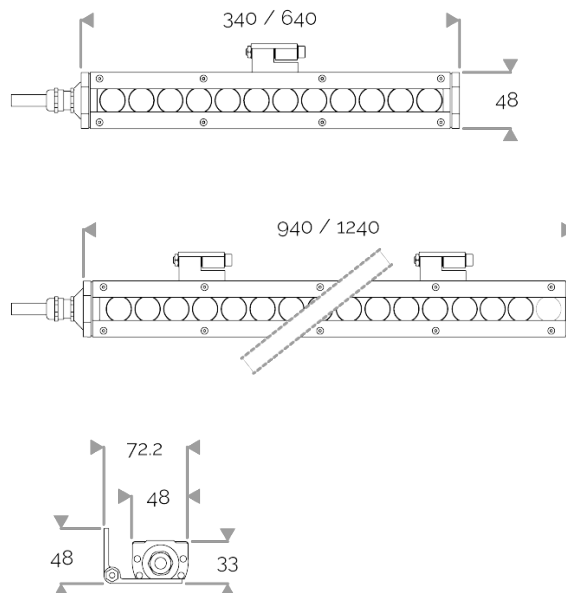

## X-LINE MINI - LED every 25mm

820-2395 X-LINE MINI 48 700mA cold white 6500K 2x15° L1240mm 48W IP66

### ELECTRICAL FEATURES

Luminaires are wired in series with a 700mA power supply + 10 kV/5 kA surge protector. Control is to be specified when ordering. Default cable length 1.5m.

### MECHANICAL FEATURES

IP66, IK07. Anodized aluminium profile. Clear PMMA. Silicone gasket. Delta Seal® treated stainless steel fasteners. Glare shield comes in raw aluminium with the RAL colour to be specified.  
Weights: 340mm: 0,75 kg. 640mm: 1,4 kg. 940mm: 2 kg. 1240mm: 2,5 kg.

### POWER

Product Led Power (W)	48,5
-----------------------	------