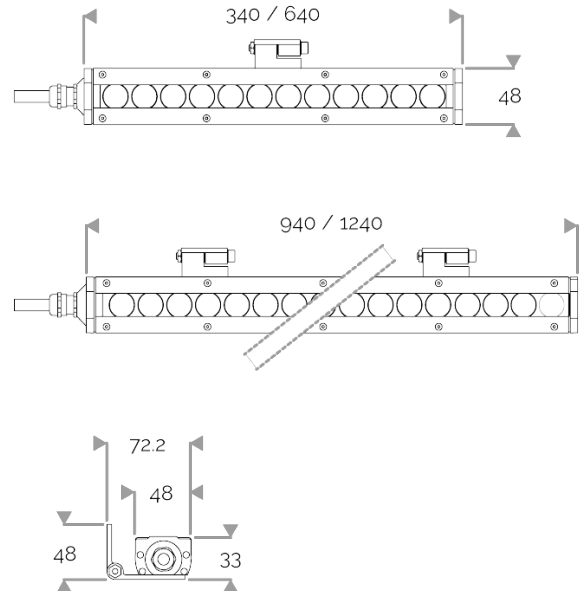

X-LINE MINI - LED every 25mm

820-2400 X-LINE MINI 48 700mA cold white 6500K 2x22.5° L1240mm 48W IP66

APPLICATION

High-power LED luminaire for architectural outdoor lighting. DO NOT RECESS.
Backlight or accentuation light for use on cornices, rooves, diffused surfaces, walls, columns etc...

LIGHTING FEATURES

CRI70. High-power LED luminaire. LED spacing 1 LED every 25 mm. Monochrome version, RGB MIX or WHITE MIX.

ELECTRICAL FEATURES

Luminaires are wired in series with a 700mA power supply + 10 kV/5 kA surge protector. Control is to be specified when ordering. Default cable length 1.5m.

MECHANICAL FEATURES

IP66, IK07. Anodized aluminium profile. Clear PMMA. Silicone gasket. Delta Seal® treated stainless steel fasteners. Glare shield comes in raw aluminium with the RAL colour to be specified.
Weights: 340mm: 0,75 kg. 640mm: 1,4 kg. 940mm: 2 kg. 1240mm: 2,5 kg.

POWER

Product Led Power (W)	48,5
-----------------------	------