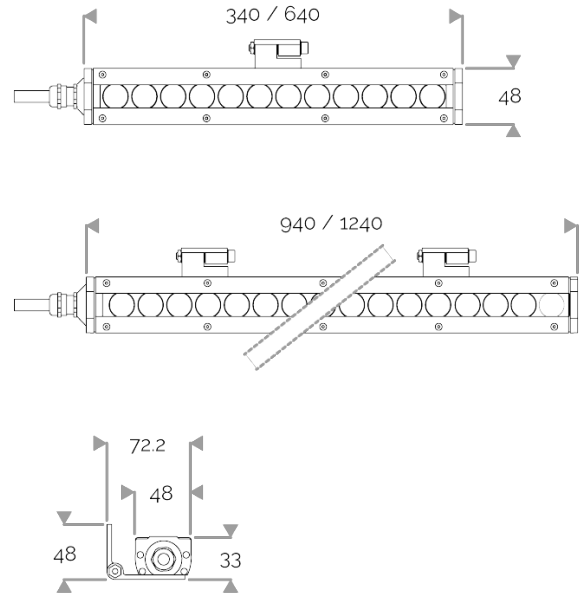

## X-LINE MINI - LED every 25mm

820-2405 X-LINE MINI 48 700mA cold white 6500K 47x8° L1240mm 48W IP66

### LIGHTING FEATURES

CRI70. High-power LED luminaire. LED spacing 1 LED every 25 mm. Monochrome version, RGB MIX or WHITE MIX.

### ELECTRICAL FEATURES

Luminaires are wired in series with a 700mA power supply + 10 kV/5 kA surge protector. Control is to be specified when ordering. Default cable length 1.5m.

### MECHANICAL FEATURES

IP66, IK07. Anodized aluminium profile. Clear PMMA. Silicone gasket. Delta Seal® treated stainless steel fasteners. Glare shield comes in raw aluminium with the RAL colour to be specified.  
Weights: 340mm: 0,75 kg. 640mm: 1,4 kg. 940mm: 2 kg. 1240mm: 2,5 kg.