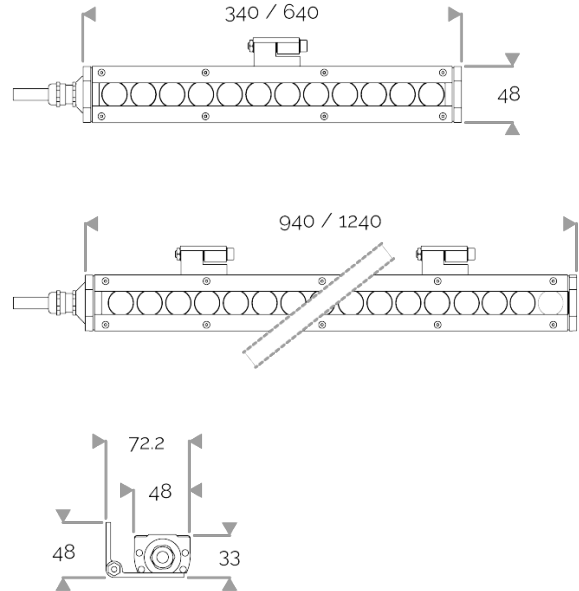

**X-LINE MINI - LED every 25mm**  
**820-2435 X-LINE MINI 24 700mA red 2x5° L640mm 18W IP66**

**APPLICATION**

High-power LED luminaire for architectural outdoor lighting. DO NOT RECESS.  
 Backlight or accentuation light for use on cornices, rooves, diffused surfaces, walls, columns etc...

**LIGHTING FEATURES**

CRI70. High-power LED luminaire. LED spacing 1 LED every 25 mm. Monochrome version, RGB MIX or WHITE MIX.

**ELECTRICAL FEATURES**

Luminaires are wired in series with a 700mA power supply + 10 kV/5 kA surge protector. Control is to be specified when ordering. Default cable length 1.5m.

**MECHANICAL FEATURES**

IP66, IK07. Anodized aluminium profile. Clear PMMA. Silicone gasket. Delta Seal® treated stainless steel fasteners. Glare shield comes in raw aluminium with the RAL colour to be specified.  
 Weights: 340mm: 0,75 kg. 640mm: 1,4 kg. 940mm: 2 kg. 1240mm: 2,5 kg.

**POWER**

Product Led Power (W)	17,5
-----------------------	------