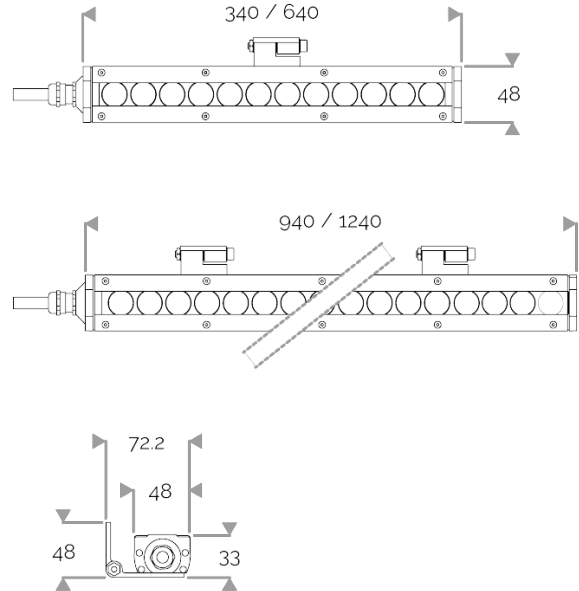

**X-LINE MINI - LED every 25mm**  
**820-2460 X-LINE MINI 36 700mA red 2x5° L940mm 27W IP66**

**APPLICATION**

High-power LED luminaire for architectural outdoor lighting. DO NOT RECESS.  
 Backlight or accentuation light for use on cornices, rooves, diffused surfaces, walls, columns etc...

**LIGHTING FEATURES**

CRI70. High-power LED luminaire. LED spacing 1 LED every 25 mm. Monochrome version, RGB MIX or WHITE MIX.

**ELECTRICAL FEATURES**

Luminaires are wired in series with a 700mA power supply + 10 kV/5 kA surge protector. Control is to be specified when ordering. Default cable length 1.5m.

**MECHANICAL FEATURES**

IP66, IK07. Anodized aluminium profile. Clear PMMA. Silicone gasket. Delta Seal® treated stainless steel fasteners. Glare shield comes in raw aluminium with the RAL colour to be specified. Weights: 340mm: 0,75 kg. 640mm: 1,4 kg. 940mm: 2 kg. 1240mm: 2,5 kg.

**POWER**

|                       |      |
|-----------------------|------|
| Product Led Power (W) | 26,3 |
|-----------------------|------|