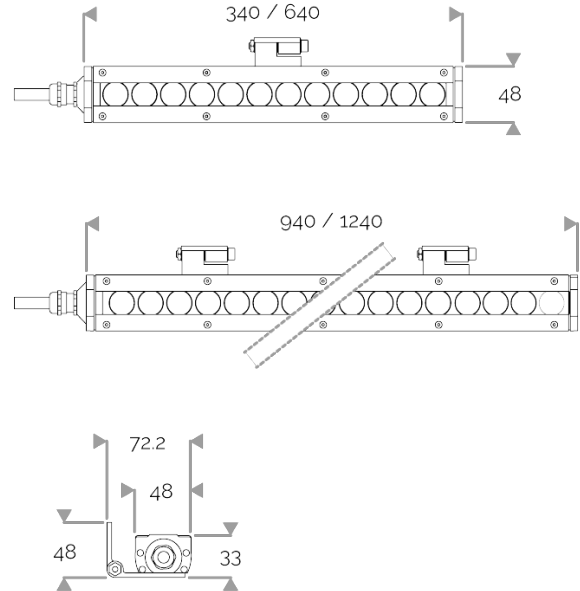

**X-LINE MINI - LED every 25mm**  
**820-2490 X-LINE MINI 48 700mA red 2x10° L1240mm 36W IP66**

**APPLICATION**

High-power LED luminaire for architectural outdoor lighting. DO NOT RECESS.  
 Backlight or accentuation light for use on cornices, rooves, diffused surfaces, walls, columns etc...

**LIGHTING FEATURES**

CRI70. High-power LED luminaire. LED spacing 1 LED every 25 mm. Monochrome version, RGB MIX or WHITE MIX.

**ELECTRICAL FEATURES**

Luminaires are wired in series with a 700mA power supply + 10 kV/5 kA surge protector. Control is to be specified when ordering. Default cable length 1.5m.

**MECHANICAL FEATURES**

IP66, IK07. Anodized aluminium profile. Clear PMMA. Silicone gasket. Delta Seal® treated stainless steel fasteners. Glare shield comes in raw aluminium with the RAL colour to be specified.  
 Weights: 340mm: 0,75 kg. 640mm: 1,4 kg. 940mm: 2 kg. 1240mm: 2,5 kg.

**POWER**

Product Led Power (W)	35
-----------------------	----