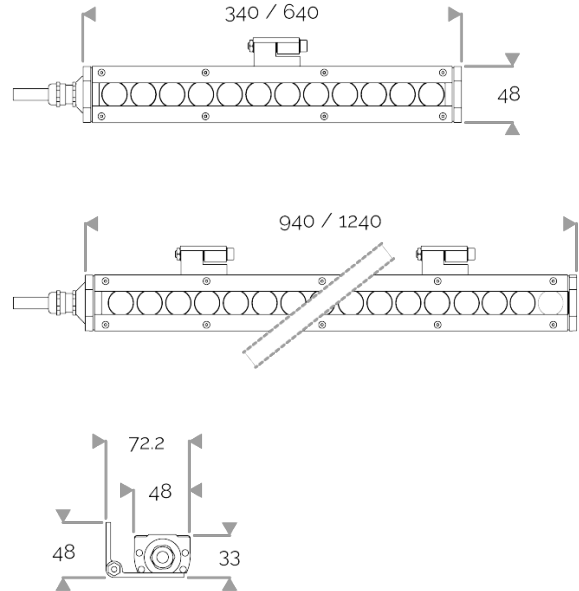

**X-LINE MINI - LED every 25mm**  
820-2505 X-LINE MINI 48 700mA red 47x8° L1240mm 36W IP66

**APPLICATION**

High-power LED luminaire for architectural outdoor lighting. DO NOT RECESS.  
Backlight or accentuation light for use on cornices, rooves, diffused surfaces, walls, columns etc...

**LIGHTING FEATURES**

CRI70. High-power LED luminaire. LED spacing 1 LED every 25 mm. Monochrome version, RGB MIX or WHITE MIX.

**ELECTRICAL FEATURES**

Luminaires are wired in series with a 700mA power supply + 10 kV/5 kA surge protector. Control is to be specified when ordering. Default cable length 1.5m.

**MECHANICAL FEATURES**

IP66, IK07. Anodized aluminium profile. Clear PMMA. Silicone gasket. Delta Seal® treated stainless steel fasteners. Glare shield comes in raw aluminium with the RAL colour to be specified.  
Weights: 340mm: 0,75 kg. 640mm: 1,4 kg. 940mm: 2 kg. 1240mm: 2,5 kg.

**POWER**

Product Led Power (W)	35
-----------------------	----