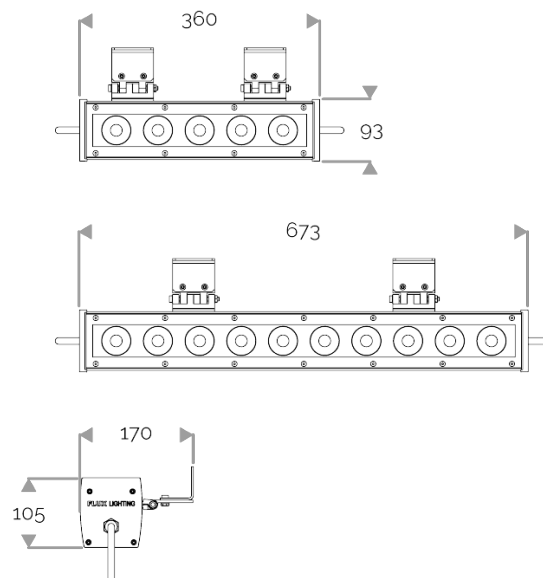

X-LINE QUATTRO - Custom colours

823-0005 X-LINE QUATTRO 5 230V DMX RGBW 2x5° L360mm 29W IP66

X-LINE QUATTRO - Custom colours

823-0005 X-LINE QUATTRO 5 230V DMX RGBW 2x5° L360mm 29W IP66

APPLICATION

High-power LED luminaire for outdoor lighting available in custom colours. DO NOT RECESS.
Accentuation lighting for architectural facades, shop fronts, sculptures, columns etc...

LIGHTING FEATURES

CRI70. 230V luminaire for outdoor lighting with 20 or 40 LED: : RGBW or customised choice of 2 to 4 colours.

ELECTRICAL FEATURES

CONNECT SYSTEM for reliable and fast installation. Integrated DMX power supply. Built-in 10 kV/5 kA surge protection.

MECHANICAL FEATURES

IP66, IK06. Anodized aluminium profile. Clear PMMA. Silicone gasket. Delta Seal® treated stainless steel fasteners.

Weights: 360mm : 3,8 kg. 673mm : 7 kg.

WARRANTY

5-year warranty: on LED module and driver (see the FLUX conditions).

INRUSH CURRENT

| | |
|--------------------|----|
| Inrush Current (A) | 60 |
|--------------------|----|

POWER

| | |
|-----------------------|------|
| Product Led Power (W) | 28,6 |
| Product Power (W) | 34,7 |