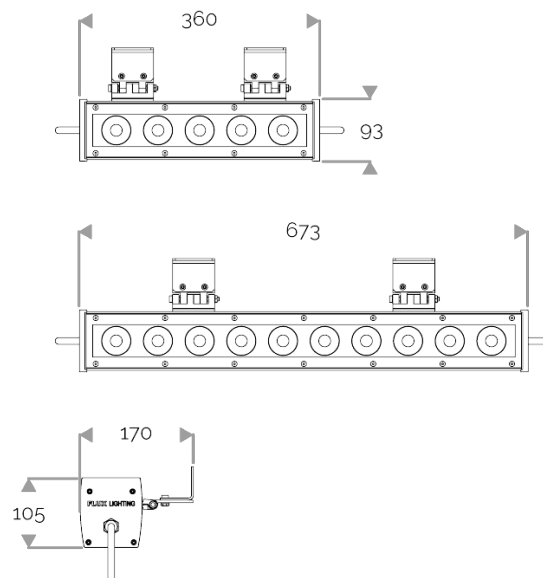

X-LINE QUATTRO - Custom colours

823-0005-WL X-LINE QUATTRO 5 230V WIRELESS DMX RGBW 2x5° L360mm 29W IP66

X-LINE QUATTRO - Custom colours

823-0005-WL X-LINE QUATTRO 5 230V WIRELESS DMX RGBW 2x5° L360mm 29W IP66

CRI70. 230V luminaire for outdoor lighting with 20 or 40 LED: : RGBW or customised choice of 2 to 4 colours.

ELECTRICAL FEATURES

CONNECT SYSTEM for reliable and fast installation. Integrated DMX power supply. Built-in 10 kV/5 kA surge protection.

MECHANICAL FEATURES

IP66, IK06. Anodized aluminium profile. Clear PMMA. Silicone gasket. Delta Seal® treated stainless steel fasteners.

Weights: 360mm : 3,8 kg. 673mm : 7 kg.

WARRANTY

5-year warranty: on LED module and driver (see the FLUX conditions).

INRUSH CURRENT

Inrush Current (A)	60
--------------------	----

POWER

Product Led Power (W)	28,6
Product Power (W)	34,7