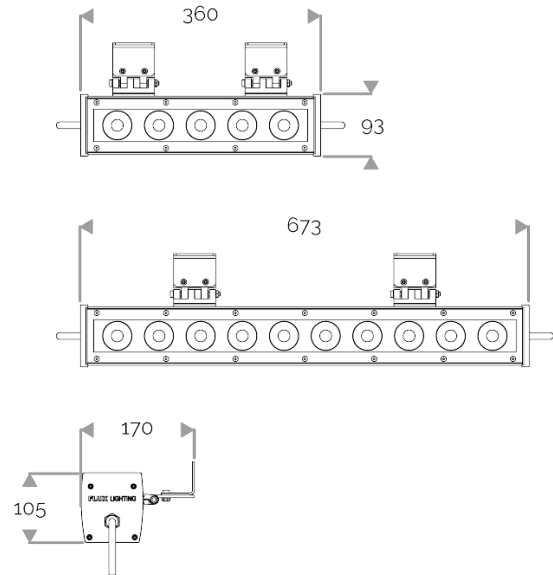

X-LINE QUATTRO - Custom colours

823-0010-WL X-LINE QUATTRO 5 230V WIRELESS DMX RGBW 2x11° L360mm 29W IP66

X-LINE QUATTRO - Custom colours

823-0010-WL X-LINE QUATTRO 5 230V WIRELESS DMX RGBW 2x11° L360mm 29W IP66

CRI70. 230V luminaire for outdoor lighting with 20 or 40 LED: : RGBW or customised choice of 2 to 4 colours.

ELECTRICAL FEATURES

CONNECT SYSTEM for reliable and fast installation. Integrated DMX power supply. Built-in 10 kV/5 kA surge protection.

MECHANICAL FEATURES

IP66, IK06. Anodized aluminium profile. Clear PMMA. Silicone gasket. Delta Seal® treated stainless steel fasteners.

Weights: 360mm : 3,8 kg. 673mm : 7 kg.

WARRANTY

5-year warranty: on LED module and driver (see the FLUX conditions).

INRUSH CURRENT

Inrush Current (A)	60
--------------------	----

POWER

Product Led Power (W)	28,6
Product Power (W)	34,7