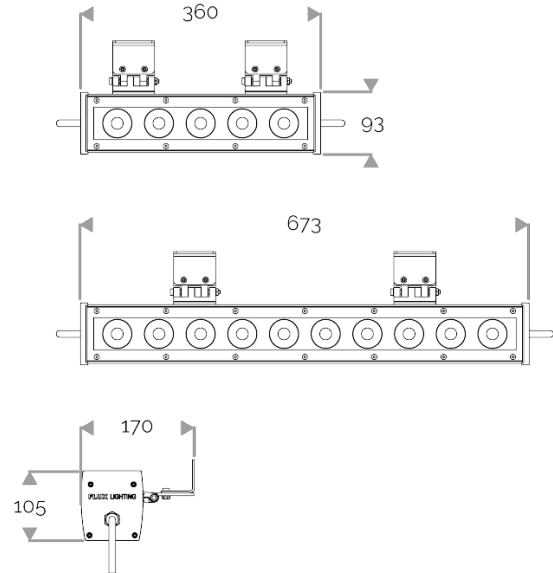

X-LINE QUATTRO - Custom colours

823-0015-WL X-LINE QUATTRO 5 230V WIRELESS DMX RGBW 2x17° L360mm 29W IP66

X-LINE QUATTRO - Custom colours

823-0015-WL X-LINE QUATTRO 5 230V WIRELESS DMX RGBW 2x17° L360mm 29W IP66

CRI70. 230V luminaire for outdoor lighting with 20 or 40 LED: : RGBW or customised choice of 2 to 4 colours.

ELECTRICAL FEATURES

CONNECT SYSTEM for reliable and fast installation. Integrated DMX power supply. Built-in 10 kV/5 kA surge protection.

MECHANICAL FEATURES

IP66, IK06. Anodized aluminium profile. Clear PMMA. Silicone gasket. Delta Seal® treated stainless steel fasteners.

Weights: 360mm : 3,8 kg. 673mm : 7 kg.

WARRANTY

5-year warranty: on LED module and driver (see the FLUX conditions).

INRUSH CURRENT

Inrush Current (A)	60
--------------------	----

POWER

Product Led Power (W)	28,6
Product Power (W)	34,7