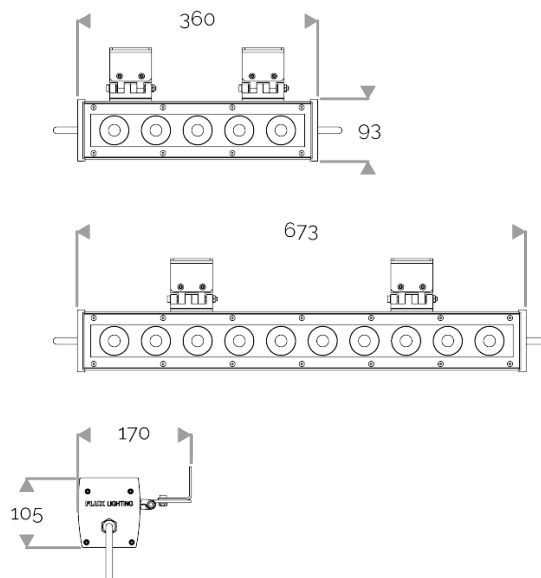

X-LINE QUATTRO - Custom colours

823-0020 X-LINE QUATTRO 5 230V DMX RGBW 40x10° L360mm 29W IP66

X-LINE QUATTRO - Custom colours

823-0020 X-LINE QUATTRO 5 230V DMX RGBW 40x10° L360mm 29W IP66

APPLICATION

High-power LED luminaire for outdoor lighting available in custom colours. DO NOT RECESS.
Accentuation lighting for architectural facades, shop fronts, sculptures, columns etc...

LIGHTING FEATURES

CRI70. 230V luminaire for outdoor lighting with 20 or 40 LED: : RGBW or customised choice of 2 to 4 colours.

ELECTRICAL FEATURES

CONNECT SYSTEM for reliable and fast installation. Integrated DMX power supply. Built-in 10 kV/5 kA surge protection.

MECHANICAL FEATURES

IP66, IK06. Anodized aluminium profile. Clear PMMA. Silicone gasket. Delta Seal® treated stainless steel fasteners.

Weights: 360mm : 3,8 kg. 673mm : 7 kg.

WARRANTY

5-year warranty: on LED module and driver (see the FLUX conditions).

INRUSH CURRENT

Inrush Current (A)	60
--------------------	----

POWER

Product Led Power (W)	28,6
Product Power (W)	34,7