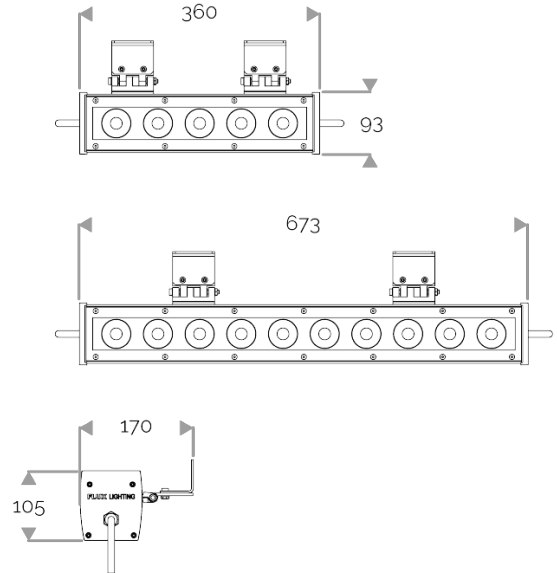

X-LINE QUATTRO - Custom colours

823-0020-WL X-LINE QUATTRO 5 230V WIRELESS DMX RGBW 40x10° L360mm 29W IP66

X-LINE QUATTRO - Custom colours

823-0020-WL X-LINE QUATTRO 5 230V WIRELESS DMX RGBW 40x10° L360mm 29W IP66

CRI70. 230V luminaire for outdoor lighting with 20 or 40 LED: : RGBW or customised choice of 2 to 4 colours.

ELECTRICAL FEATURES

CONNECT SYSTEM for reliable and fast installation. Integrated DMX power supply. Built-in 10 kV/5 kA surge protection.

MECHANICAL FEATURES

IP66, IK06. Anodized aluminium profile. Clear PMMA. Silicone gasket. Delta Seal® treated stainless steel fasteners.

Weights: 360mm : 3,8 kg. 673mm : 7 kg.

WARRANTY

5-year warranty: on LED module and driver (see the FLUX conditions).

INRUSH CURRENT

Inrush Current (A)	60
--------------------	----

POWER

Product Led Power (W)	28,6
Product Power (W)	34,7