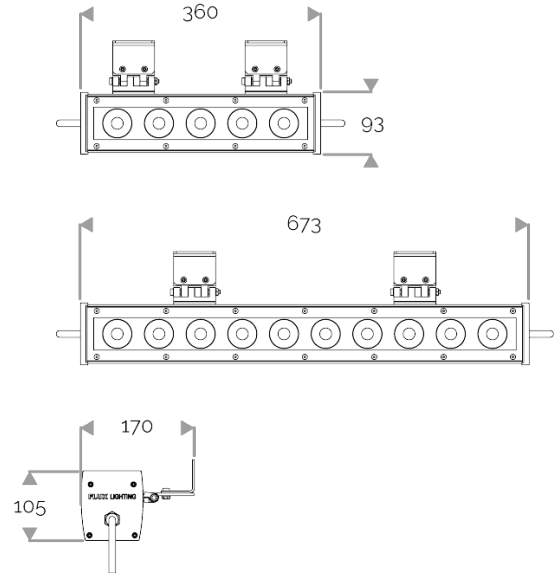

**X-LINE QUATTRO - Custom colours**

823-0025 X-LINE QUATTRO 10 230V DMX RGBW 2x5° L673mm 58W IP66

## X-LINE QUATTRO - Custom colours

823-0025 X-LINE QUATTRO 10 230V DMX RGBW 2x5° L673mm 58W IP66

### MECHANICAL FEATURES

IP66, IK06. Anodized aluminium profile. Clear PMMA. Silicone gasket. Delta Seal® treated stainless steel fasteners.

Weights: 360mm : 3,8 kg. 673mm : 7 kg.

### POWER

Product Led Power (W)	57,2
Product Power (W)	68,4