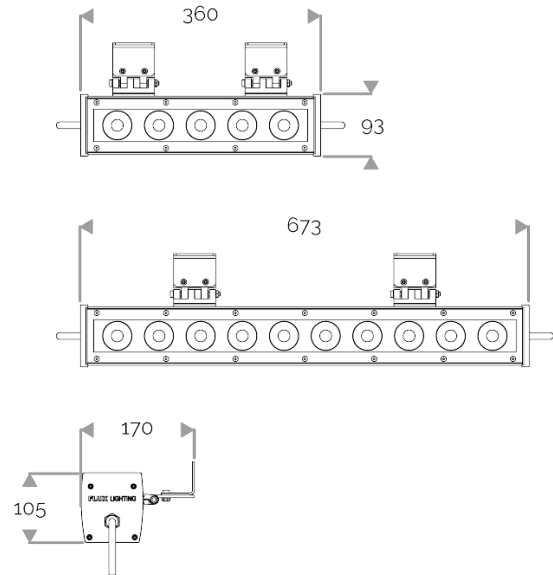

X-LINE QUATTRO - Custom colours

823-0025-WL X-LINE QUATTRO 10 230V WIRELESS DMX RGBW 2x5° L673mm 58W IP66

X-LINE QUATTRO - Custom colours

823-0025-WL X-LINE QUATTRO 10 230V WIRELESS DMX RGBW 2x5° L673mm 58W IP66

CRI70. 230V luminaire for outdoor lighting with 20 or 40 LED: : RGBW or customised choice of 2 to 4 colours.

ELECTRICAL FEATURES

CONNECT SYSTEM for reliable and fast installation. Integrated DMX power supply. Built-in 10 kV/5 kA surge protection.

MECHANICAL FEATURES

IP66, IK06. Anodized aluminium profile. Clear PMMA. Silicone gasket. Delta Seal® treated stainless steel fasteners.

Weights: 360mm : 3,8 kg. 673mm : 7 kg.

WARRANTY

5-year warranty: on LED module and driver (see the FLUX conditions).

INRUSH CURRENT

Inrush Current (A)	70
Inrush Current Time (µs)	435

POWER

Product Led Power (W)	57,2
Product Power (W)	68,4