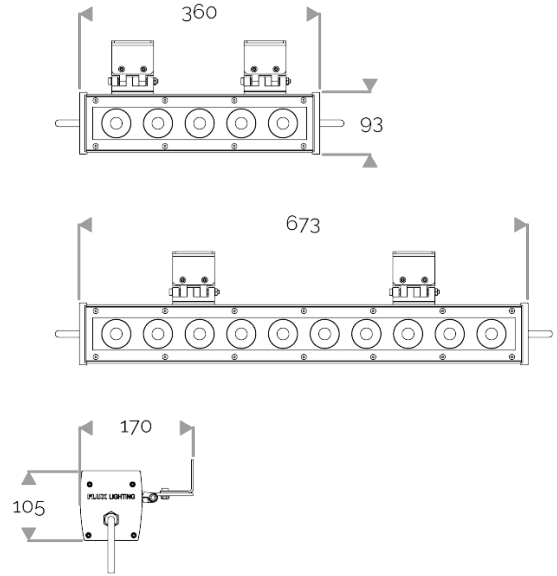

X-LINE QUATTRO - Custom colours

823-0030 X-LINE QUATTRO 10 230V DMX RGBW 2x11° L673mm 58W IP66

X-LINE QUATTRO - Custom colours

823-0030 X-LINE QUATTRO 10 230V DMX RGBW 2x11° L673mm 58W IP66

APPLICATION

High-power LED luminaire for outdoor lighting available in custom colours. DO NOT RECESS.
Accentuation lighting for architectural facades, shop fronts, sculptures, columns etc...

LIGHTING FEATURES

CRI70. 230V luminaire for outdoor lighting with 20 or 40 LED: : RGBW or customised choice of 2 to 4 colours.

ELECTRICAL FEATURES

CONNECT SYSTEM for reliable and fast installation. Integrated DMX power supply. Built-in 10 kV/5 kA surge protection.

MECHANICAL FEATURES

IP66, IK06. Anodized aluminium profile. Clear PMMA. Silicone gasket. Delta Seal® treated stainless steel fasteners.

Weights: 360mm : 3,8 kg. 673mm : 7 kg.

WARRANTY

5-year warranty: on LED module and driver (see the FLUX conditions).

INRUSH CURRENT

| | |
|--------------------------|-----|
| Inrush Current (A) | 70 |
| Inrush Current Time (µs) | 435 |

POWER

| | |
|-----------------------|------|
| Product Led Power (W) | 57,2 |
| Product Power (W) | 68,4 |