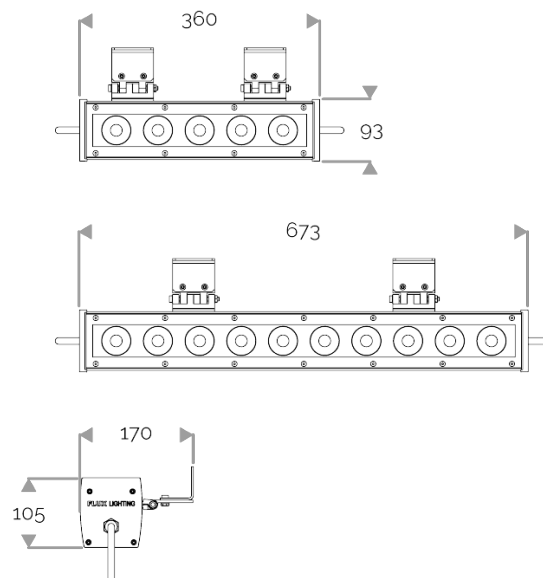

**X-LINE QUATTRO - Custom colours**

823-0030-WL X-LINE QUATTRO 10 230V WIRELESS DMX RGBW 2x11° L673mm 58W IP66

## X-LINE QUATTRO - Custom colours

823-0030-WL X-LINE QUATTRO 10 230V WIRELESS DMX RGBW 2x11° L673mm 58W IP66

### MECHANICAL FEATURES

IP66, IK06. Anodized aluminium profile. Clear PMMA. Silicone gasket. Delta Seal® treated stainless steel fasteners.

Weights: 360mm : 3,8 kg. 673mm : 7 kg.

### POWER

Product Led Power (W)	57,2
Product Power (W)	68,4