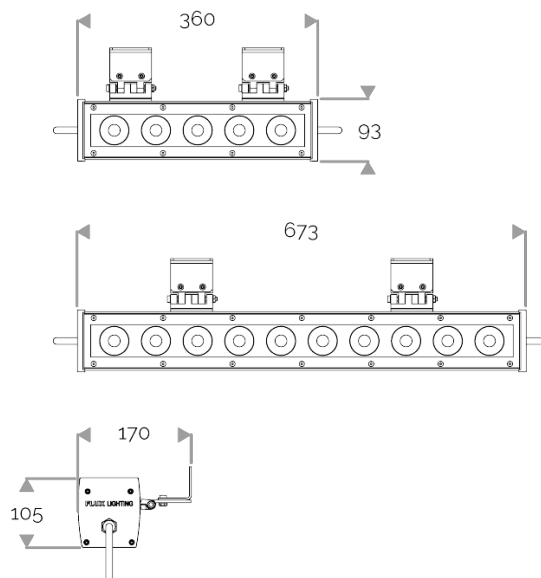

X-LINE QUATTRO - Custom colours

823-0035 X-LINE QUATTRO 10 230V DMX RGBW 2x17° L673mm 58W IP66

X-LINE QUATTRO - Custom colours

823-0035 X-LINE QUATTRO 10 230V DMX RGBW 2x17° L673mm 58W IP66

APPLICATION

High-power LED luminaire for outdoor lighting available in custom colours. DO NOT RECESS.
Accentuation lighting for architectural facades, shop fronts, sculptures, columns etc...

LIGHTING FEATURES

CRI70. 230V luminaire for outdoor lighting with 20 or 40 LED: : RGBW or customised choice of 2 to 4 colours.

ELECTRICAL FEATURES

CONNECT SYSTEM for reliable and fast installation. Integrated DMX power supply. Built-in 10 kV/5 kA surge protection.

MECHANICAL FEATURES

IP66, IK06. Anodized aluminium profile. Clear PMMA. Silicone gasket. Delta Seal® treated stainless steel fasteners.

Weights: 360mm : 3,8 kg. 673mm : 7 kg.

WARRANTY

5-year warranty: on LED module and driver (see the FLUX conditions).

INRUSH CURRENT

Inrush Current (A)	70
Inrush Current Time (µs)	435

POWER

Product Led Power (W)	57,2
Product Power (W)	68,4