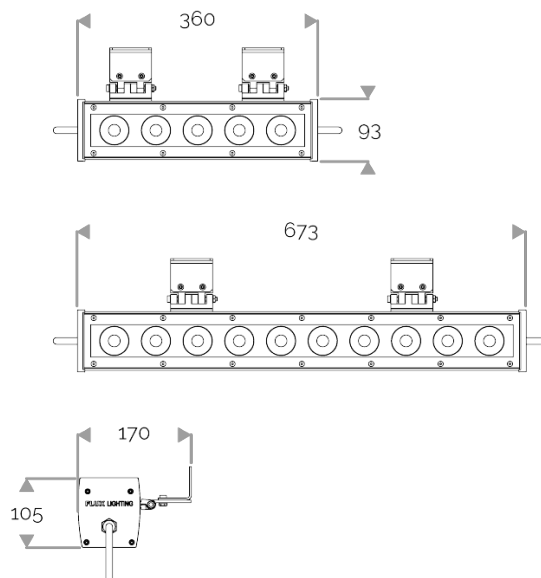

**X-LINE QUATTRO - Custom colours**

823-0035-WL X-LINE QUATTRO 10 230V WIRELESS DMX RGBW 2x17° L673mm 58W IP66

## X-LINE QUATTRO - Custom colours

823-0035-WL X-LINE QUATTRO 10 230V WIRELESS DMX RGBW 2x17° L673mm 58W IP66

### MECHANICAL FEATURES

IP66, IK06. Anodized aluminium profile. Clear PMMA. Silicone gasket. Delta Seal® treated stainless steel fasteners.

Weights: 360mm : 3,8 kg. 673mm : 7 kg.

### POWER

Product Led Power (W)	57,2
Product Power (W)	68,4