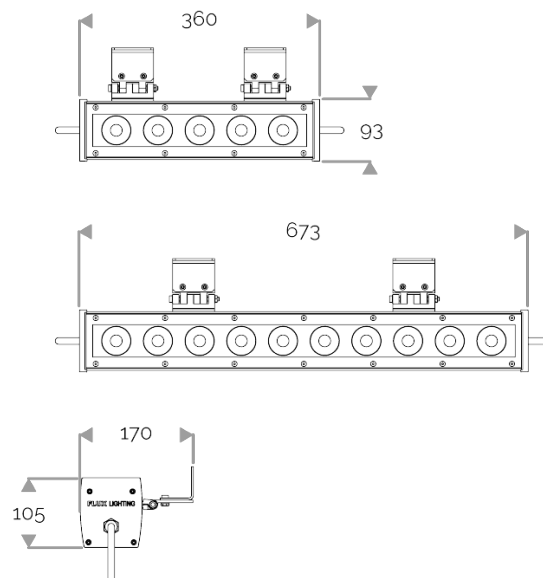

X-LINE QUATTRO - Custom colours

823-0040 X-LINE QUATTRO 10 230V DMX RGBW 40x10° L673mm 58W IP66

X-LINE QUATTRO - Custom colours

823-0040 X-LINE QUATTRO 10 230V DMX RGBW 40x10° L673mm 58W IP66

APPLICATION

High-power LED luminaire for outdoor lighting available in custom colours. DO NOT RECESS.
Accentuation lighting for architectural facades, shop fronts, sculptures, columns etc...

LIGHTING FEATURES

CRI70. 230V luminaire for outdoor lighting with 20 or 40 LED: : RGBW or customised choice of 2 to 4 colours.

ELECTRICAL FEATURES

CONNECT SYSTEM for reliable and fast installation. Integrated DMX power supply. Built-in 10 kV/5 kA surge protection.

MECHANICAL FEATURES

IP66, IK06. Anodized aluminium profile. Clear PMMA. Silicone gasket. Delta Seal® treated stainless steel fasteners.

Weights: 360mm : 3,8 kg. 673mm : 7 kg.

WARRANTY

5-year warranty: on LED module and driver (see the FLUX conditions).

INRUSH CURRENT

Inrush Current (A)	70
Inrush Current Time (µs)	435

POWER

Product Led Power (W)	57,2
Product Power (W)	68,4