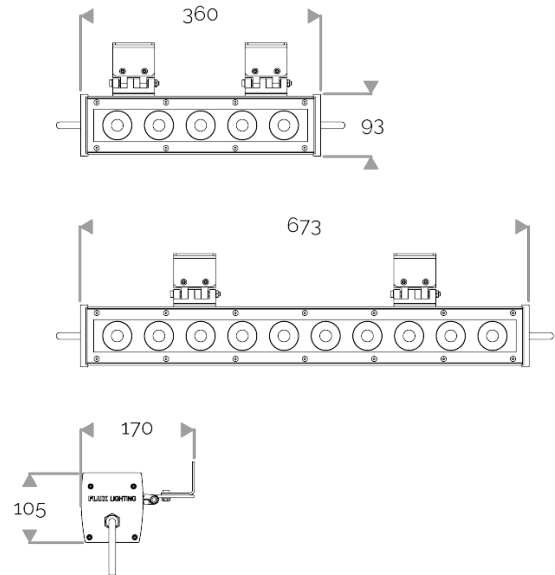

X-LINE QUATTRO - Custom colours

823-0040-WL X-LINE QUATTRO 10 230V WIRELESS DMX RGBW 40x10° L673mm 58W IP66

X-LINE QUATTRO - Custom colours

823-0040-WL X-LINE QUATTRO 10 230V WIRELESS DMX RGBW 40x10° L673mm 58W IP66

CRI70. 230V luminaire for outdoor lighting with 20 or 40 LED: : RGBW or customised choice of 2 to 4 colours.

ELECTRICAL FEATURES

CONNECT SYSTEM for reliable and fast installation. Integrated DMX power supply. Built-in 10 kV/5 kA surge protection.

MECHANICAL FEATURES

IP66, IK06. Anodized aluminium profile. Clear PMMA. Silicone gasket. Delta Seal® treated stainless steel fasteners.

Weights: 360mm : 3,8 kg. 673mm : 7 kg.

WARRANTY

5-year warranty: on LED module and driver (see the FLUX conditions).

INRUSH CURRENT

Inrush Current (A)	70
Inrush Current Time (µs)	435

POWER

Product Led Power (W)	57,2
Product Power (W)	68,4