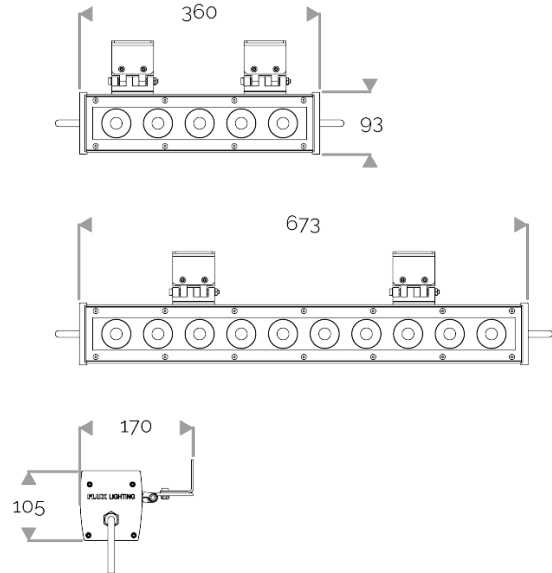

X-LINE QUATTRO - Custom colours

823-0105-WL X-LINE QUATTRO 5 230V WIRELESS DMX RGB-3000K 2x5° L360mm 29W IP66

APPLICATION

High-power LED luminaire for outdoor lighting available in custom colours. DO NOT RECESS.
Accentuation lighting for architectural facades, shop fronts, sculptures, columns etc...

LIGHTING FEATURES

CRI70. 230V luminaire for outdoor lighting with 20 or 40 LED: : RGBW or customised choice of 2 to 4 colours.

ELECTRICAL FEATURES

CONNECT SYSTEM for reliable and fast installation. Integrated DMX power supply. Built-in 10 kV/5 kA surge protection.

MECHANICAL FEATURES

IP66, IK06. Anodized aluminium profile. Clear PMMA. Silicone gasket. Delta Seal® treated stainless steel fasteners.
Weights: 360mm : 3,8 kg. 673mm : 7 kg.

WARRANTY

5-year warranty: on LED module and driver (see the FLUX conditions).

INRUSH CURRENT

Inrush Current (A)	60
--------------------	----

POWER

Product Led Power (W)	28,6
Product Power (W)	34,7

X-LINE QUATTRO - Custom colours

823-0105-WL X-LINE QUATTRO 5 230V WIRELESS DMX RGB-3000K 2x5° L360mm 29W IP66