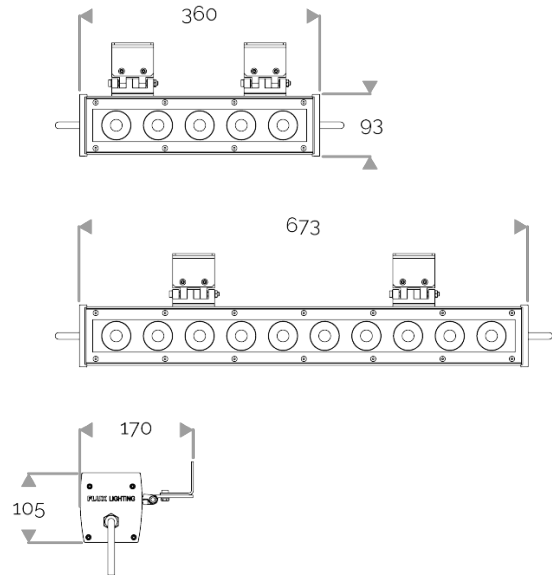

X-LINE QUATTRO - Custom colours

823-0110-WL X-LINE QUATTRO 5 230V WIRELESS DMX RGB-3000K 2x11° L360mm 29W IP66

APPLICATION

High-power LED luminaire for outdoor lighting available in custom colours. DO NOT RECESS. Accentuation lighting for architectural facades, shop fronts, sculptures, columns etc...

LIGHTING FEATURES

CRI70. 230V luminaire for outdoor lighting with 20 or 40 LED: : RGBW or customised choice of 2 to 4 colours.

ELECTRICAL FEATURES

CONNECT SYSTEM for reliable and fast installation. Integrated DMX power supply. Built-in 10 kV/5 kA surge protection.

MECHANICAL FEATURES

IP66, IK06. Anodized aluminium profile. Clear PMMA. Silicone gasket. Delta Seal® treated stainless steel fasteners.
Weights: 360mm : 3,8 kg. 673mm : 7 kg.

WARRANTY

5-year warranty: on LED module and driver (see the FLUX conditions).

INRUSH CURRENT

Inrush Current (A)	60
--------------------	----

POWER

Product Led Power (W)	28,6
Product Power (W)	34,7

X-LINE QUATTRO - Custom colours

823-0110-WL X-LINE QUATTRO 5 230V WIRELESS DMX RGB-3000K 2x11° L360mm 29W IP66