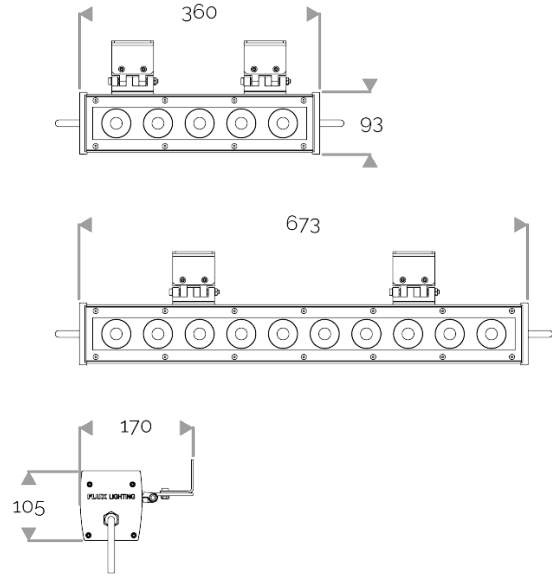

X-LINE QUATTRO - Custom colours

823-0115-WL X-LINE QUATTRO 5 230V WIRELESS DMX RGB-3000K 2x17° L360mm 29W IP66

APPLICATION

High-power LED luminaire for outdoor lighting available in custom colours. DO NOT RECESS. Accentuation lighting for architectural facades, shop fronts, sculptures, columns etc...

LIGHTING FEATURES

CRI70. 230V luminaire for outdoor lighting with 20 or 40 LED: : RGBW or customised choice of 2 to 4 colours.

ELECTRICAL FEATURES

CONNECT SYSTEM for reliable and fast installation. Integrated DMX power supply. Built-in 10 kV/5 kA surge protection.

MECHANICAL FEATURES

IP66, IK06. Anodized aluminium profile. Clear PMMA. Silicone gasket. Delta Seal® treated stainless steel fasteners.
Weights: 360mm : 3,8 kg. 673mm : 7 kg.

WARRANTY

5-year warranty: on LED module and driver (see the FLUX conditions).

INRUSH CURRENT

Inrush Current (A)	60
--------------------	----

POWER

Product Led Power (W)	28,6
Product Power (W)	34,7

X-LINE QUATTRO - Custom colours

823-0115-WL X-LINE QUATTRO 5 230V WIRELESS DMX RGB-3000K 2x17° L360mm 29W IP66