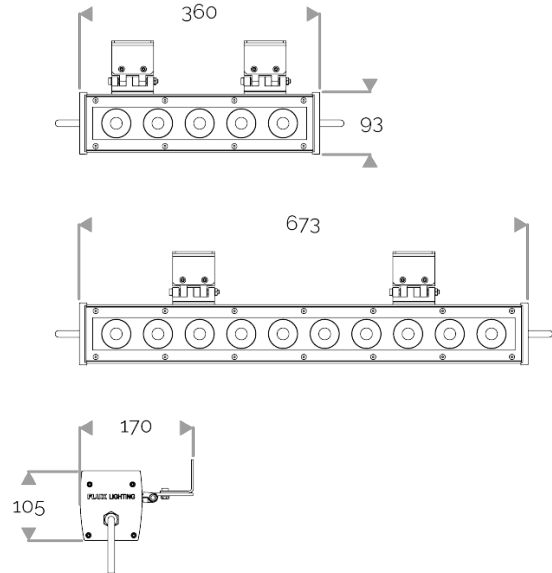

X-LINE QUATTRO - Custom colours

823-0120-WL X-LINE QUATTRO 5 230V WIRELESS DMX RGB-3000K 40x10° L360mm 29W IP66

APPLICATION

High-power LED luminaire for outdoor lighting available in custom colours. DO NOT RECESS. Accentuation lighting for architectural facades, shop fronts, sculptures, columns etc...

LIGHTING FEATURES

CRI70. 230V luminaire for outdoor lighting with 20 or 40 LED: : RGBW or customised choice of 2 to 4 colours.

ELECTRICAL FEATURES

CONNECT SYSTEM for reliable and fast installation. Integrated DMX power supply. Built-in 10 kV/5 kA surge protection.

MECHANICAL FEATURES

IP66, IK06. Anodized aluminium profile. Clear PMMA. Silicone gasket. Delta Seal® treated stainless steel fasteners.
Weights: 360mm : 3,8 kg. 673mm : 7 kg.

WARRANTY

5-year warranty: on LED module and driver (see the FLUX conditions).

INRUSH CURRENT

Inrush Current (A)	60
--------------------	----

POWER

Product Led Power (W)	28,6
Product Power (W)	34,7

X-LINE QUATTRO - Custom colours

823-0120-WL X-LINE QUATTRO 5 230V WIRELESS DMX RGB-3000K 40x10° L360mm 29W IP66