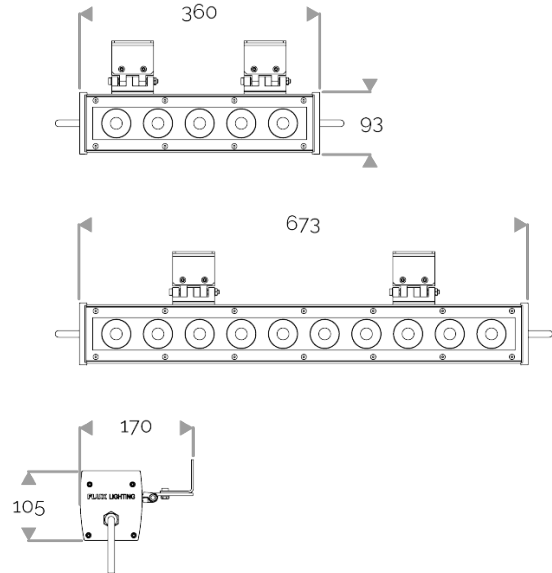

X-LINE QUATTRO - Custom colours

823-0135-WL X-LINE QUATTRO 5 230V WIRELESS DMX RGB-4000K 2x5° L360mm 29W IP66

APPLICATION

High-power LED luminaire for outdoor lighting available in custom colours. DO NOT RECESS. Accentuation lighting for architectural facades, shop fronts, sculptures, columns etc...

LIGHTING FEATURES

CRI70. 230V luminaire for outdoor lighting with 20 or 40 LED: : RGBW or customised choice of 2 to 4 colours.

ELECTRICAL FEATURES

CONNECT SYSTEM for reliable and fast installation. Integrated DMX power supply. Built-in 10 kV/5 kA surge protection.

MECHANICAL FEATURES

IP66, IK06. Anodized aluminium profile. Clear PMMA. Silicone gasket. Delta Seal® treated stainless steel fasteners.
Weights: 360mm : 3,8 kg. 673mm : 7 kg.

WARRANTY

5-year warranty: on LED module and driver (see the FLUX conditions).

INRUSH CURRENT

Inrush Current (A)	60
--------------------	----

POWER

Product Led Power (W)	28,6
Product Power (W)	34,7

X-LINE QUATTRO - Custom colours

823-0135-WL X-LINE QUATTRO 5 230V WIRELESS DMX RGB-4000K 2x5° L360mm 29W IP66