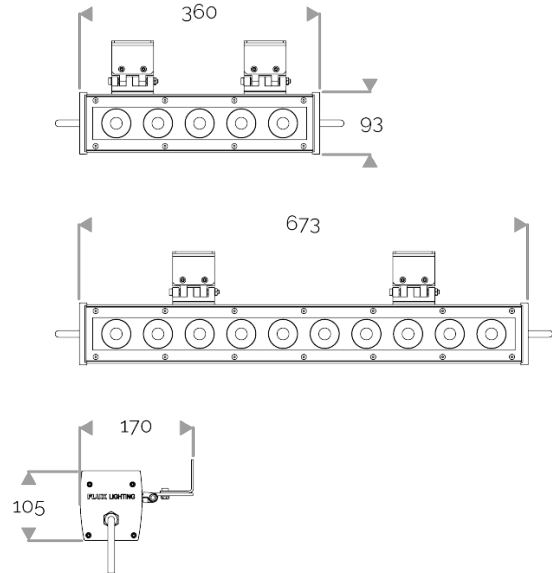

X-LINE QUATTRO - Custom colours

823-0140 X-LINE QUATTRO 5 230V DMX RGB-4000K 2x11° L360mm 29W IP66

APPLICATION

High-power LED luminaire for outdoor lighting available in custom colours. DO NOT RECESS. Accentuation lighting for architectural facades, shop fronts, sculptures, columns etc...

LIGHTING FEATURES

CRI70. 230V luminaire for outdoor lighting with 20 or 40 LED: : RGBW or customised choice of 2 to 4 colours.

ELECTRICAL FEATURES

CONNECT SYSTEM for reliable and fast installation. Integrated DMX power supply. Built-in 10 kV/5 kA surge protection.

MECHANICAL FEATURES

IP66, IK06. Anodized aluminium profile. Clear PMMA. Silicone gasket. Delta Seal® treated stainless steel fasteners. Weights: 360mm : 3,8 kg. 673mm : 7 kg.

WARRANTY

5-year warranty: on LED module and driver (see the FLUX conditions).

INRUSH CURRENT

Inrush Current (A)	60
--------------------	----

POWER

Product Led Power (W)	28,6
Product Power (W)	34,7

X-LINE QUATTRO - Custom colours

823-0140 X-LINE QUATTRO 5 230V DMX RGB-4000K 2x11° L360mm 29W IP66