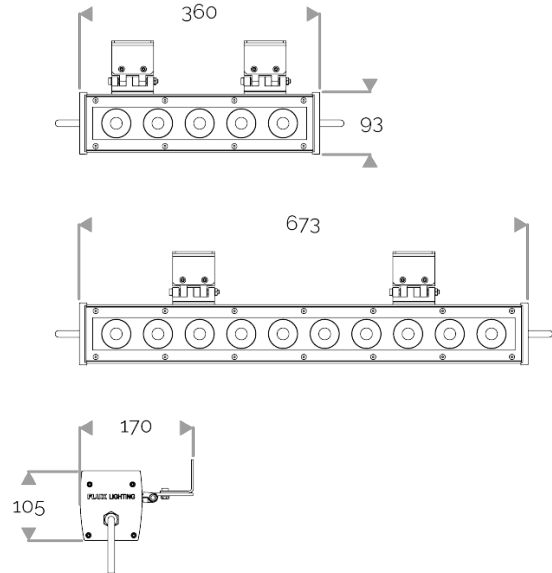

X-LINE QUATTRO - Custom colours

823-0140-WL X-LINE QUATTRO 5 230V WIRELESS DMX RGB-4000K 2x11° L360mm 29W IP66

APPLICATION

High-power LED luminaire for outdoor lighting available in custom colours. DO NOT RECESS. Accentuation lighting for architectural facades, shop fronts, sculptures, columns etc...

LIGHTING FEATURES

CRI70. 230V luminaire for outdoor lighting with 20 or 40 LED: : RGBW or customised choice of 2 to 4 colours.

ELECTRICAL FEATURES

CONNECT SYSTEM for reliable and fast installation. Integrated DMX power supply. Built-in 10 kV/5 kA surge protection.

MECHANICAL FEATURES

IP66, IK06. Anodized aluminium profile. Clear PMMA. Silicone gasket. Delta Seal® treated stainless steel fasteners.
Weights: 360mm : 3,8 kg. 673mm : 7 kg.

WARRANTY

5-year warranty: on LED module and driver (see the FLUX conditions).

INRUSH CURRENT

Inrush Current (A)	60
--------------------	----

POWER

Product Led Power (W)	28,6
Product Power (W)	34,7

X-LINE QUATTRO - Custom colours

823-0140-WL X-LINE QUATTRO 5 230V WIRELESS DMX RGB-4000K 2x11° L360mm 29W IP66