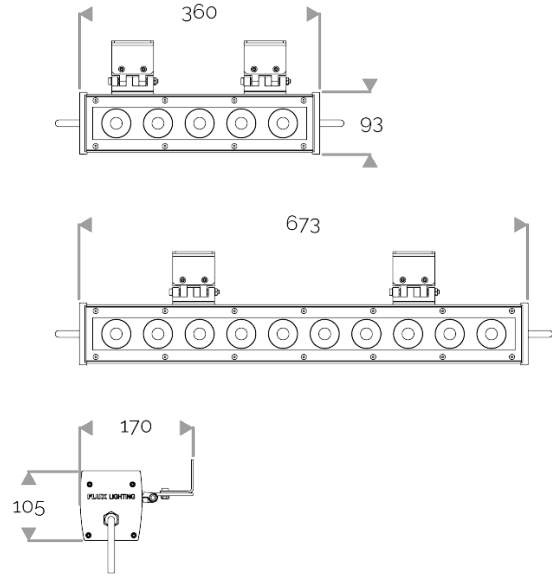

X-LINE QUATTRO - Custom colours

823-0145-WL X-LINE QUATTRO 5 230V WIRELESS DMX RGB-4000K 2x17° L360mm 29W IP66

APPLICATION

High-power LED luminaire for outdoor lighting available in custom colours. DO NOT RECESS.
Accentuation lighting for architectural facades, shop fronts, sculptures, columns etc...

LIGHTING FEATURES

CRI70. 230V luminaire for outdoor lighting with 20 or 40 LED: : RGBW or customised choice of 2 to 4 colours.

ELECTRICAL FEATURES

CONNECT SYSTEM for reliable and fast installation. Integrated DMX power supply. Built-in 10 kV/5 kA surge protection.

MECHANICAL FEATURES

IP66, IK06. Anodized aluminium profile. Clear PMMA. Silicone gasket. Delta Seal® treated stainless steel fasteners.
Weights: 360mm : 3,8 kg. 673mm : 7 kg.

WARRANTY

5-year warranty: on LED module and driver (see the FLUX conditions).

INRUSH CURRENT

Inrush Current (A)	60
--------------------	----

POWER

Product Led Power (W)	28,6
Product Power (W)	34,7

X-LINE QUATTRO - Custom colours

823-0145-WL X-LINE QUATTRO 5 230V WIRELESS DMX RGB-4000K 2x17° L360mm 29W IP66