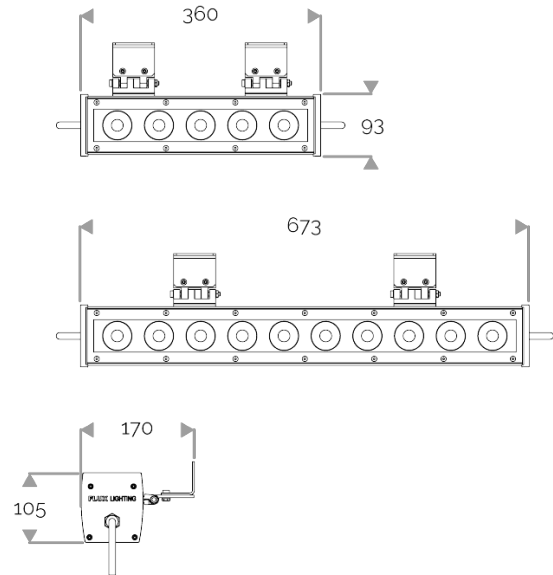

X-LINE QUATTRO - Custom colours

823-0150-WL X-LINE QUATTRO 5 230V WIRELESS DMX RGB-4000K 40x10° L360mm 29W IP66

APPLICATION

High-power LED luminaire for outdoor lighting available in custom colours. DO NOT RECESS. Accentuation lighting for architectural facades, shop fronts, sculptures, columns etc...

LIGHTING FEATURES

CRI70. 230V luminaire for outdoor lighting with 20 or 40 LED: : RGBW or customised choice of 2 to 4 colours.

ELECTRICAL FEATURES

CONNECT SYSTEM for reliable and fast installation. Integrated DMX power supply. Built-in 10 kV/5 kA surge protection.

MECHANICAL FEATURES

IP66, IK06. Anodized aluminium profile. Clear PMMA. Silicone gasket. Delta Seal® treated stainless steel fasteners.
Weights: 360mm : 3,8 kg. 673mm : 7 kg.

WARRANTY

5-year warranty: on LED module and driver (see the FLUX conditions).

INRUSH CURRENT

Inrush Current (A)	60
--------------------	----

POWER

Product Led Power (W)	28,6
Product Power (W)	34,7

X-LINE QUATTRO - Custom colours

823-0150-WL X-LINE QUATTRO 5 230V WIRELESS DMX RGB-4000K 40x10° L360mm 29W IP66