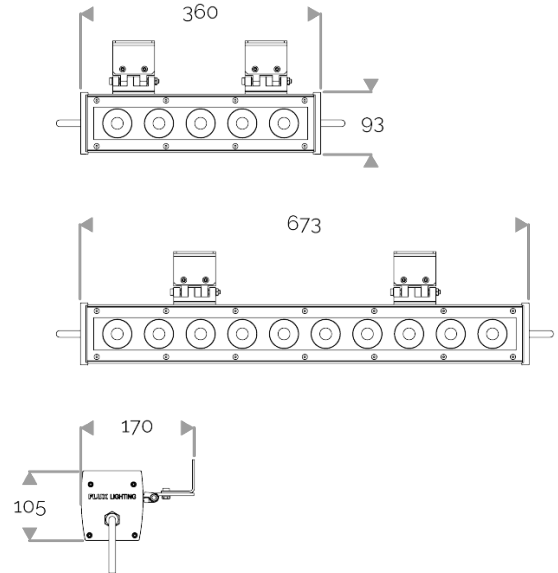

X-LINE QUATTRO - Custom colours

823-0180 X-LINE QUATTRO 5 230V DMX WHITE MIX 40x10° L360mm 29W IP66

X-LINE QUATTRO - Custom colours

823-0180 X-LINE QUATTRO 5 230V DMX WHITE MIX 40x10° L360mm 29W IP66

APPLICATION

ELECTRICAL FEATURES

CONNECT SYSTEM for reliable and fast installation. Integrated DMX power supply. Built-in 10 kV/5 kA surge protection.

MECHANICAL FEATURES

IP66, IK06. Anodized aluminium profile. Clear PMMA. Silicone gasket. Delta Seal® treated stainless steel fasteners.

Weights: 360mm : 3,8 kg. 673mm : 7 kg.

WARRANTY

5-year warranty: on LED module and driver (see the FLUX conditions).

Lifetime: 60 000 hours L80 B10

LUMEN DATA

Lumen nominal total (lm)	3092
Lumen nominal total warm white 2700K (lm)	722,5
Lumen nominal total warm white 3000K (lm)	722,5
Lumen nominal total neutral white 4000K (lm)	823,5
Lumen nominal total cold white 6500K (lm)	823,5
lm/W LED total	102,4
lm/W LED warm white 2700K	95,7
lm/W LED warm white 3000K	95,7
lm/W LED neutral white 4000K	109,1
lm/W LED cold white 6500K	109,1
Qty LED	5
Ta max.	30°C
Tj (at 25°C)	85°C

INRUSH CURRENT

Inrush Current (A)	60
--------------------	----

POWER

Product Led Power (W)	30,2
Product Power (W)	36,6