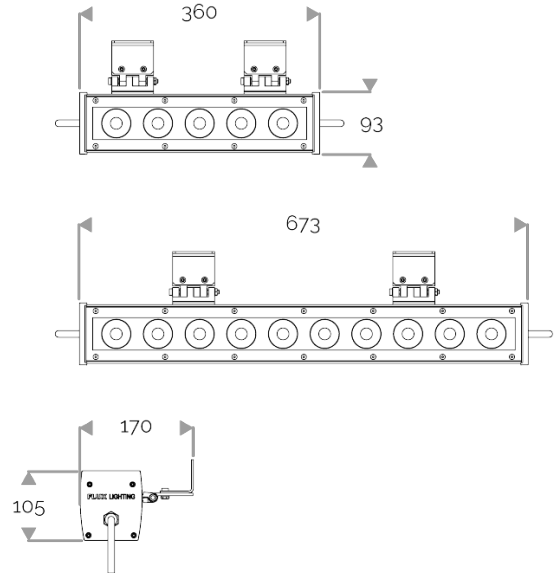

X-LINE QUATTRO - Custom colours

823-0180-WL X-LINE QUATTRO 5 230V WIRELESS DMX WHITE MIX 40x10° L360mm 29W IP66

X-LINE QUATTRO - Custom colours

823-0180-WL X-LINE QUATTRO 5 230V WIRELESS DMX WHITE MIX 40x10° L360mm 29W IP66

CRI70. 230V luminaire for outdoor lighting with 20 or 40 LED: : RGBW or customised choice of 2 to 4 colours.

ELECTRICAL FEATURES

CONNECT SYSTEM for reliable and fast installation. Integrated DMX power supply. Built-in 10 kV/5 kA surge protection.

MECHANICAL FEATURES

IP66, IK06. Anodized aluminium profile. Clear PMMA. Silicone gasket. Delta Seal® treated stainless steel fasteners.

Weights: 360mm : 3,8 kg. 673mm : 7 kg.

WARRANTY

5-year warranty: on LED module and driver (see the FLUX conditions).

INRUSH CURRENT

Inrush Current (A)	60
--------------------	----

POWER

Product Led Power (W)	30,2
Product Power (W)	36,6