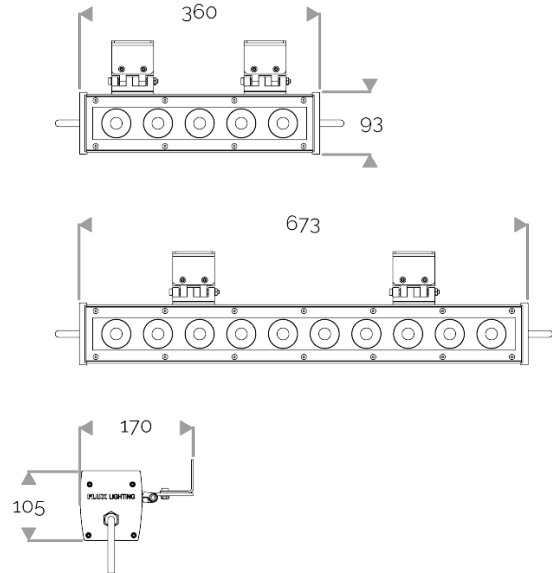

**X-LINE QUATTRO - Custom colours**

823-0505 X-LINE QUATTRO 10 230V DMX RGB-3000K 2x5° L673mm 58W IP66

## X-LINE QUATTRO - Custom colours

823-0505 X-LINE QUATTRO 10 230V DMX RGB-3000K 2x5° L673mm 58W IP66

### MECHANICAL FEATURES

IP66, IK06. Anodized aluminium profile. Clear PMMA. Silicone gasket. Delta Seal® treated stainless steel fasteners.

Weights: 360mm : 3,8 kg. 673mm : 7 kg.

### POWER

Product Led Power (W)	57,2
Product Power (W)	68,4