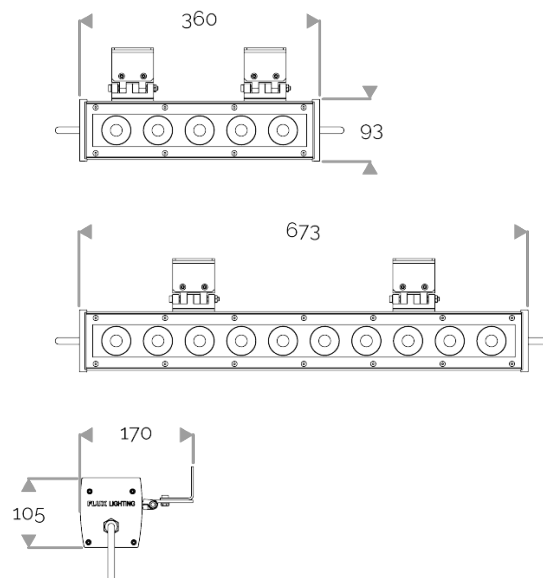

X-LINE QUATTRO - Custom colours

823-0505-WL X-LINE QUATTRO 10 230V WIRELESS DMX RGB-3000K 2x5° L673mm 58W IP66

X-LINE QUATTRO - Custom colours

823-0505-WL X-LINE QUATTRO 10 230V WIRELESS DMX RGB-3000K 2x5° L673mm 58W IP66

CRI70. 230V luminaire for outdoor lighting with 20 or 40 LED: : RGBW or customised choice of 2 to 4 colours.

ELECTRICAL FEATURES

CONNECT SYSTEM for reliable and fast installation. Integrated DMX power supply. Built-in 10 kV/5 kA surge protection.

MECHANICAL FEATURES

IP66, IK06. Anodized aluminium profile. Clear PMMA. Silicone gasket. Delta Seal® treated stainless steel fasteners.

Weights: 360mm : 3,8 kg. 673mm : 7 kg.

Lifetime: 60 000 hours L80 B10

INRUSH CURRENT

Inrush Current (A)	70
Inrush Current Time (µs)	435

POWER

Product Led Power (W)	57,2
Product Power (W)	68,4