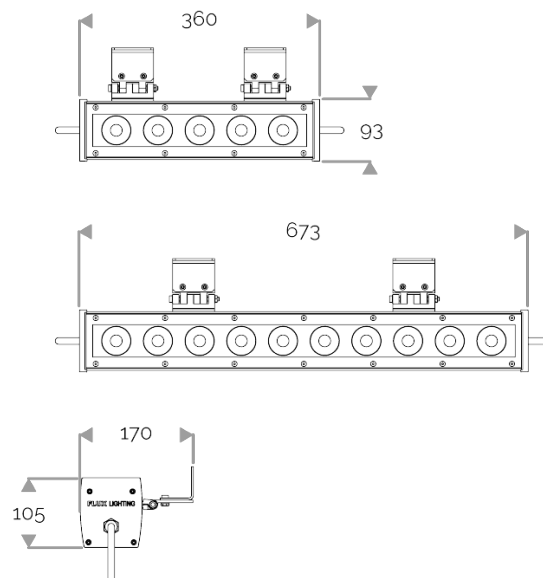

X-LINE QUATTRO - Custom colours

823-0510 X-LINE QUATTRO 10 230V DMX RGB-3000K 2x11° L673mm 58W IP66

X-LINE QUATTRO - Custom colours

823-0510 X-LINE QUATTRO 10 230V DMX RGB-3000K 2x11° L673mm 58W IP66

APPLICATION

ELECTRICAL FEATURES

CONNECT SYSTEM for reliable and fast installation. Integrated DMX power supply. Built-in 10 kV/5 kA surge protection.

MECHANICAL FEATURES

IP66, IK06. Anodized aluminium profile. Clear PMMA. Silicone gasket. Delta Seal® treated stainless steel fasteners.

Weights: 360mm : 3,8 kg. 673mm : 7 kg.

WARRANTY

5-year warranty: on LED module and driver (see the FLUX conditions).

Lifetime: 60 000 hours L80 B10

LUMEN DATA

Lumen nominal total warm white 3000K (lm)	1445
Lumen nominal total red (lm)	628
Lumen nominal total green (lm)	1191
Lumen nominal total royal blue (mW)	7114
lm/W LED warm white 3000K	95,7
lm/W LED red	56,6
lm/W LED green	75,9
mW/W LED royal blue	465
Qty LED	10
Ta max.	30°C
Tj (at 25°C)	85°C

INRUSH CURRENT

Inrush Current (A)	70
Inrush Current Time (µs)	435

POWER

Product Led Power (W)	57,2
Product Power (W)	68,4