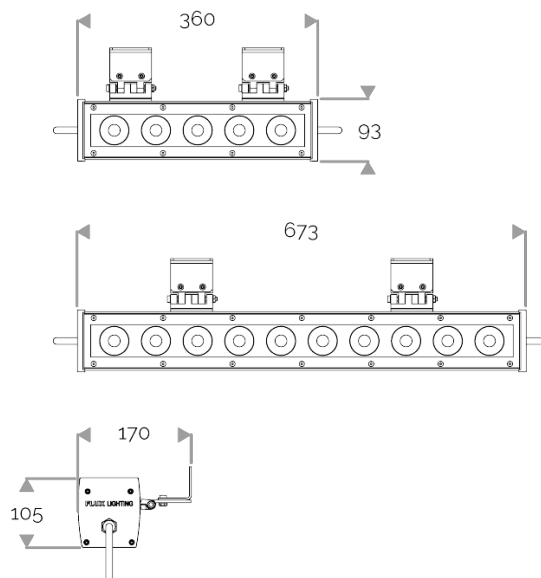

X-LINE QUATTRO - Custom colours

823-0510-WL X-LINE QUATTRO 10 230V WIRELESS DMX RGB-3000K 2x11° L673mm 58W IP66

X-LINE QUATTRO - Custom colours

823-0510-WL X-LINE QUATTRO 10 230V WIRELESS DMX RGB-3000K 2x11° L673mm 58W IP66

CRI70. 230V luminaire for outdoor lighting with 20 or 40 LED: : RGBW or customised choice of 2 to 4 colours.

ELECTRICAL FEATURES

CONNECT SYSTEM for reliable and fast installation. Integrated DMX power supply. Built-in 10 kV/5 kA surge protection.

MECHANICAL FEATURES

IP66, IK06. Anodized aluminium profile. Clear PMMA. Silicone gasket. Delta Seal® treated stainless steel fasteners.

Weights: 360mm : 3,8 kg. 673mm : 7 kg.

WARRANTY

5-year warranty: on LED module and driver (see the FLUX conditions).

INRUSH CURRENT

Inrush Current (A)	70
Inrush Current Time (µs)	435

POWER

Product Led Power (W)	57,2
Product Power (W)	68,4