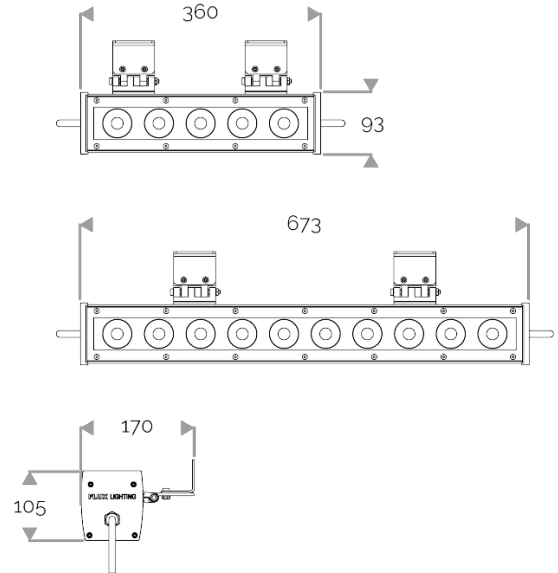

X-LINE QUATTRO - Custom colours

823-0515 X-LINE QUATTRO 10 230V DMX RGB-3000K 2x17° L673mm 58W IP66

X-LINE QUATTRO - Custom colours

823-0515 X-LINE QUATTRO 10 230V DMX RGB-3000K 2x17° L673mm 58W IP66

APPLICATION

ELECTRICAL FEATURES

CONNECT SYSTEM for reliable and fast installation. Integrated DMX power supply. Built-in 10 kV/5 kA surge protection.

MECHANICAL FEATURES

IP66, IK06. Anodized aluminium profile. Clear PMMA. Silicone gasket. Delta Seal® treated stainless steel fasteners.

Weights: 360mm : 3,8 kg. 673mm : 7 kg.

WARRANTY

5-year warranty: on LED module and driver (see the FLUX conditions).

Lifetime: 60 000 hours L80 B10

LUMEN DATA

Lumen nominal total warm white 3000K (lm)	1445
Lumen nominal total red (lm)	628
Lumen nominal total green (lm)	1191
Lumen nominal total royal blue (mW)	7114
lm/W LED warm white 3000K	95,7
lm/W LED red	56,6
lm/W LED green	75,9
mW/W LED royal blue	465
Qty LED	10
Ta max.	30°C
Tj (at 25°C)	85°C

INRUSH CURRENT

Inrush Current (A)	70
Inrush Current Time (µs)	435

POWER

Product Led Power (W)	57,2
Product Power (W)	68,4