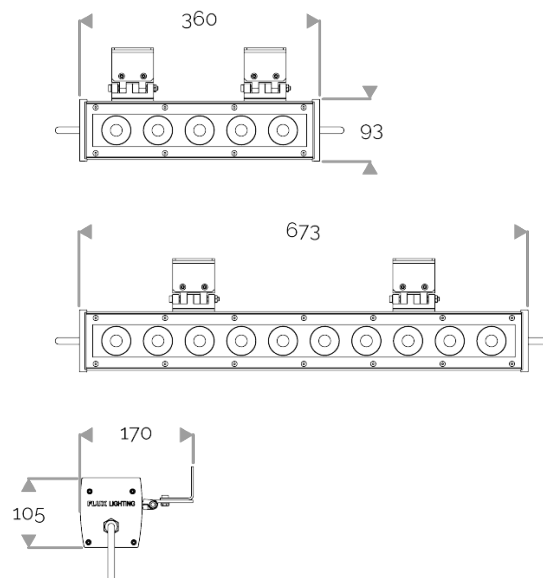

X-LINE QUATTRO - Custom colours

823-0515-WL X-LINE QUATTRO 10 230V WIRELESS DMX RGB-3000K 2x17° L673mm 58W IP66

X-LINE QUATTRO - Custom colours

823-0515-WL X-LINE QUATTRO 10 230V WIRELESS DMX RGB-3000K 2x17° L673mm 58W IP66

CRI70. 230V luminaire for outdoor lighting with 20 or 40 LED: : RGBW or customised choice of 2 to 4 colours.

ELECTRICAL FEATURES

CONNECT SYSTEM for reliable and fast installation. Integrated DMX power supply. Built-in 10 kV/5 kA surge protection.

MECHANICAL FEATURES

IP66, IK06. Anodized aluminium profile. Clear PMMA. Silicone gasket. Delta Seal® treated stainless steel fasteners.

Weights: 360mm : 3,8 kg. 673mm : 7 kg.

Lifetime: 60 000 hours L80 B10

INRUSH CURRENT

Inrush Current (A)	70
Inrush Current Time (µs)	435

POWER

Product Led Power (W)	57,2
Product Power (W)	68,4