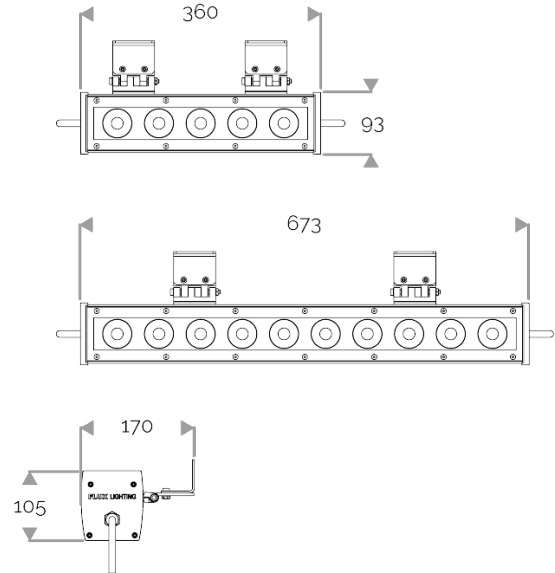

**X-LINE QUATTRO - Custom colours**

823-0520 X-LINE QUATTRO 10 230V DMX RGB-3000K 40x10° L673mm 58W IP66

## X-LINE QUATTRO - Custom colours

823-0520 X-LINE QUATTRO 10 230V DMX RGB-3000K 40x10° L673mm 58W IP66

### MECHANICAL FEATURES

IP66, IK06. Anodized aluminium profile. Clear PMMA. Silicone gasket. Delta Seal® treated stainless steel fasteners.

Weights: 360mm : 3,8 kg. 673mm : 7 kg.

### POWER

Product Led Power (W)	57,2
Product Power (W)	68,4