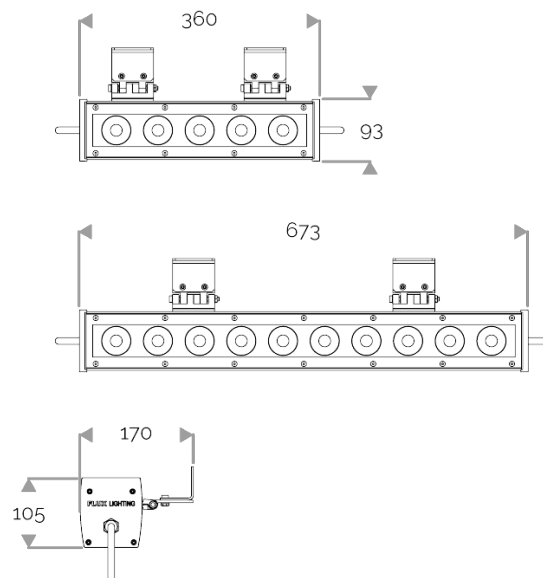

X-LINE QUATTRO - Custom colours

823-0520-WL X-LINE QUATTRO 10 230V WIRELESS DMX RGB-3000K 40x10° L673mm 58W IP66

X-LINE QUATTRO - Custom colours

823-0520-WL X-LINE QUATTRO 10 230V WIRELESS DMX RGB-3000K 40x10° L673mm 58W IP66

CRI70. 230V luminaire for outdoor lighting with 20 or 40 LED: : RGBW or customised choice of 2 to 4 colours.

ELECTRICAL FEATURES

CONNECT SYSTEM for reliable and fast installation. Integrated DMX power supply. Built-in 10 kV/5 kA surge protection.

MECHANICAL FEATURES

IP66, IK06. Anodized aluminium profile. Clear PMMA. Silicone gasket. Delta Seal® treated stainless steel fasteners.

Weights: 360mm : 3,8 kg. 673mm : 7 kg.

Lifetime: 60 000 hours L80 B10

INRUSH CURRENT

Inrush Current (A)	70
Inrush Current Time (µs)	435

POWER

Product Led Power (W)	57,2
Product Power (W)	68,4