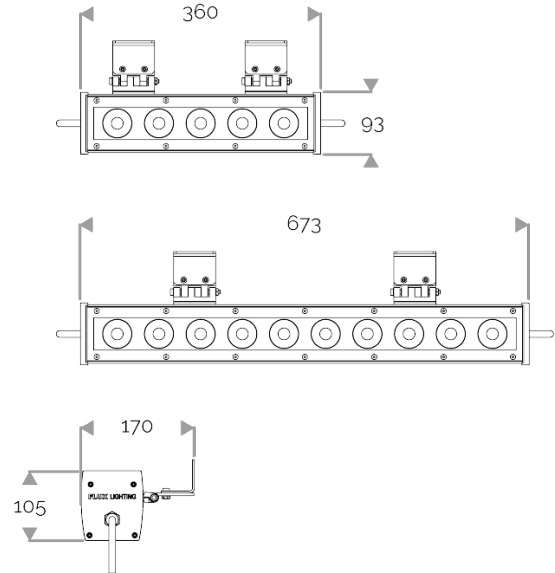

X-LINE QUATTRO - Custom colours

823-0535-WL X-LINE QUATTRO 10 230V WIRELESS DMX RGB-4000K 2x5° L673mm 58W IP66

X-LINE QUATTRO - Custom colours

823-0535-WL X-LINE QUATTRO 10 230V WIRELESS DMX RGB-4000K 2x5° L673mm 58W IP66

CRI70. 230V luminaire for outdoor lighting with 20 or 40 LED: : RGBW or customised choice of 2 to 4 colours.

ELECTRICAL FEATURES

CONNECT SYSTEM for reliable and fast installation. Integrated DMX power supply. Built-in 10 kV/5 kA surge protection.

MECHANICAL FEATURES

IP66, IK06. Anodized aluminium profile. Clear PMMA. Silicone gasket. Delta Seal® treated stainless steel fasteners.

Weights: 360mm : 3,8 kg. 673mm : 7 kg.

Lifetime: 60 000 hours L80 B10

INRUSH CURRENT

Inrush Current (A)	70
Inrush Current Time (µs)	435

POWER

Product Led Power (W)	57,2
Product Power (W)	68,4