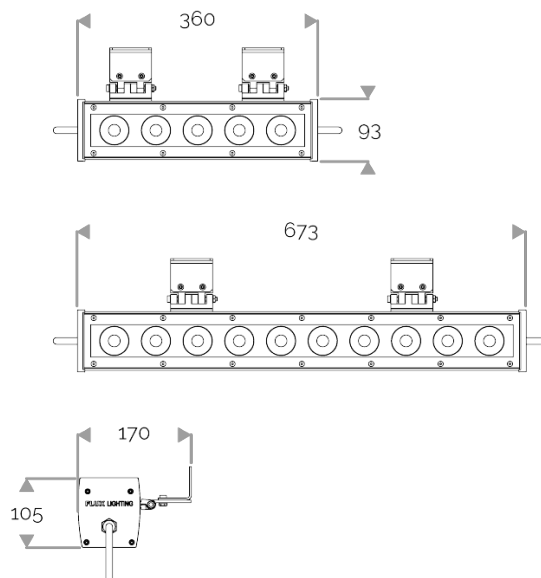

X-LINE QUATTRO - Custom colours

823-0540 X-LINE QUATTRO 10 230V DMX RGB-4000K 2x11° L673mm 58W IP66

X-LINE QUATTRO - Custom colours

823-0540 X-LINE QUATTRO 10 230V DMX RGB-4000K 2x11° L673mm 58W IP66

APPLICATION

ELECTRICAL FEATURES

CONNECT SYSTEM for reliable and fast installation. Integrated DMX power supply. Built-in 10 kV/5 kA surge protection.

MECHANICAL FEATURES

IP66, IK06. Anodized aluminium profile. Clear PMMA. Silicone gasket. Delta Seal® treated stainless steel fasteners.

Weights: 360mm : 3,8 kg. 673mm : 7 kg.

WARRANTY

5-year warranty: on LED module and driver (see the FLUX conditions).

Lifetime: 60 000 hours L80 B10

LUMEN DATA

Lumen nominal total neutral white 4000K (lm)	1647
Lumen nominal total red (lm)	628
Lumen nominal total green (lm)	1191
Lumen nominal total royal blue (mW)	7114
lm/W LED neutral white 4000K	109,1
lm/W LED red	56,6
lm/W LED green	75,9
mW/W LED royal blue	465
Qty LED	10
Ta max.	30°C
Tj (at 25°C)	85°C

INRUSH CURRENT

Inrush Current (A)	70
Inrush Current Time (µs)	435

POWER

Product Led Power (W)	57,2
Product Power (W)	68,4