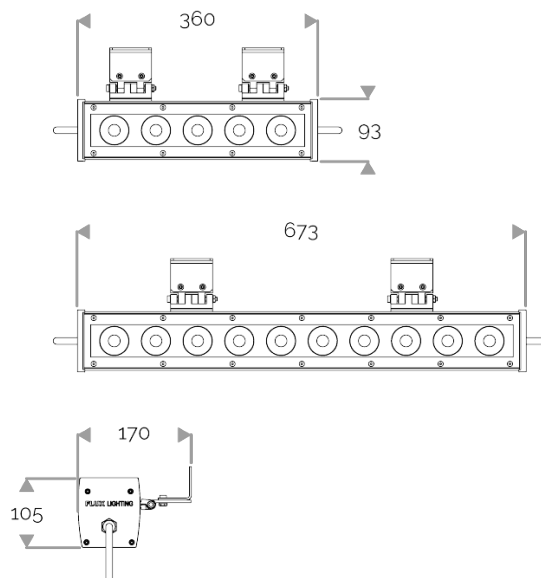

X-LINE QUATTRO - Custom colours

823-0540-WL X-LINE QUATTRO 10 230V WIRELESS DMX RGB-4000K 2x11° L673mm 58W IP66

X-LINE QUATTRO - Custom colours

823-0540-WL X-LINE QUATTRO 10 230V WIRELESS DMX RGB-4000K 2x11° L673mm 58W IP66

CRI70. 230V luminaire for outdoor lighting with 20 or 40 LED: : RGBW or customised choice of 2 to 4 colours.

ELECTRICAL FEATURES

CONNECT SYSTEM for reliable and fast installation. Integrated DMX power supply. Built-in 10 kV/5 kA surge protection.

MECHANICAL FEATURES

IP66, IK06. Anodized aluminium profile. Clear PMMA. Silicone gasket. Delta Seal® treated stainless steel fasteners.

Weights: 360mm : 3,8 kg. 673mm : 7 kg.

WARRANTY

5-year warranty: on LED module and driver (see the FLUX conditions).

INRUSH CURRENT

Inrush Current (A)	70
Inrush Current Time (µs)	435

POWER

Product Led Power (W)	57,2
Product Power (W)	68,4