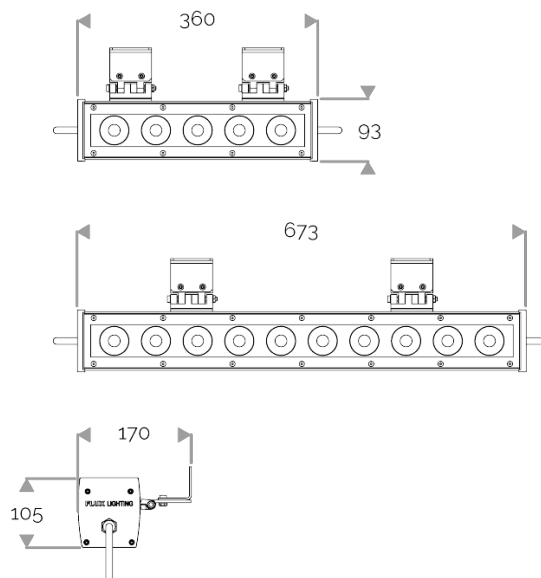

X-LINE QUATTRO - Custom colours

823-0545 X-LINE QUATTRO 10 230V DMX RGB-4000K 2x17° L673mm 58W IP66

X-LINE QUATTRO - Custom colours

823-0545 X-LINE QUATTRO 10 230V DMX RGB-4000K 2x17° L673mm 58W IP66

APPLICATION

ELECTRICAL FEATURES

CONNECT SYSTEM for reliable and fast installation. Integrated DMX power supply. Built-in 10 kV/5 kA surge protection.

MECHANICAL FEATURES

IP66, IK06. Anodized aluminium profile. Clear PMMA. Silicone gasket. Delta Seal® treated stainless steel fasteners.

Weights: 360mm : 3,8 kg. 673mm : 7 kg.

WARRANTY

5-year warranty: on LED module and driver (see the FLUX conditions).

Lifetime: 60 000 hours L80 B10

LUMEN DATA

Lumen nominal total neutral white 4000K (lm)	1647
Lumen nominal total red (lm)	628
Lumen nominal total green (lm)	1191
Lumen nominal total royal blue (mW)	7114
lm/W LED neutral white 4000K	109,1
lm/W LED red	56,6
lm/W LED green	75,9
mW/W LED royal blue	465
Qty LED	10
Ta max.	30°C
Tj (at 25°C)	85°C

INRUSH CURRENT

Inrush Current (A)	70
Inrush Current Time (µs)	435

POWER

Product Led Power (W)	57,2
Product Power (W)	68,4