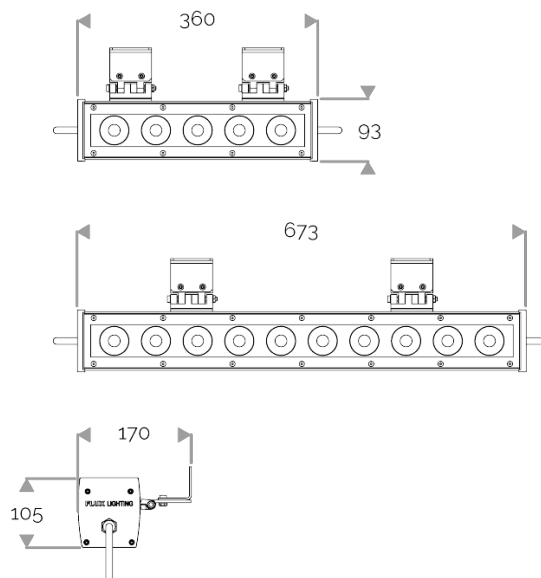

X-LINE QUATTRO - Custom colours

823-0545-WL X-LINE QUATTRO 10 230V WIRELESS DMX RGB-4000K 2x17° L673mm 58W IP66

X-LINE QUATTRO - Custom colours

823-0545-WL X-LINE QUATTRO 10 230V WIRELESS DMX RGB-4000K 2x17° L673mm 58W IP66

CRI70. 230V luminaire for outdoor lighting with 20 or 40 LED: : RGBW or customised choice of 2 to 4 colours.

ELECTRICAL FEATURES

CONNECT SYSTEM for reliable and fast installation. Integrated DMX power supply. Built-in 10 kV/5 kA surge protection.

MECHANICAL FEATURES

IP66, IK06. Anodized aluminium profile. Clear PMMA. Silicone gasket. Delta Seal® treated stainless steel fasteners.

Weights: 360mm : 3,8 kg. 673mm : 7 kg.

Lifetime: 60 000 hours L80 B10

INRUSH CURRENT

| | |
|--------------------------|-----|
| Inrush Current (A) | 70 |
| Inrush Current Time (µs) | 435 |

POWER

| | |
|-----------------------|------|
| Product Led Power (W) | 57,2 |
| Product Power (W) | 68,4 |